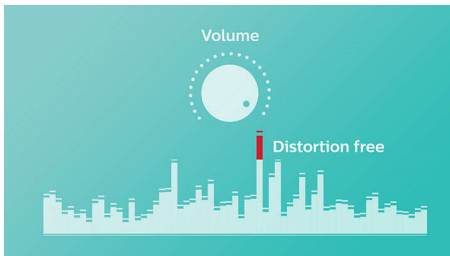

wireless portable speaker
4W, 8hr Long Bluetooth range, Waterproof, dustproof, By pack USB strap

BT3900P/00

Highlights

Powerful driver

EverPlay speaker delivers big sound from a slim form factor, with the help of a large bass radiating area and powerful driver. Engineered for sensitivity and stability, the paper cone with aluminum dust cap to deliver smooth responsiveness and improved high frequency output.

Bass radiators

EverPlay speaker gives powerful sound from a compact form factor, with the help of a large bass radiating area. It delivers extra bass boost and extension.

Anti-clipping function

Anti-Clipping lets you play music louder and keeps it high quality, even when the battery is low. It accepts a range of input signals, from 300mV to 1000mV and keeps your speakers safe from damage by distortion. This built-in function monitors the musical signal as it goes through the amplifier and keeps peaks within the amplifier's range, preventing the audio distortion caused by clipping without affecting loudness. A portable speaker's ability to reproduce musical peaks decreases along with battery power, yet anti-clipping reduces peaks caused by low battery, keeping music distortion free.