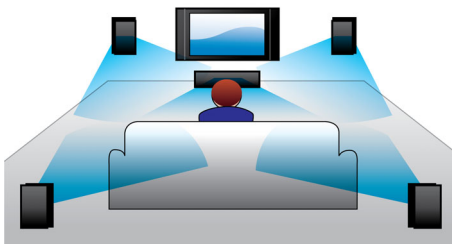

PHILIPS

Highlights

600W RMS power

600W RMS power delivers great sound for movies and music

Dolby Digital

Because Dolby Digital, the world's leading digital multi-channel audio standards, make use of the way the human ear naturally processes sound, you experience superb quality surround sound audio with realistic spatial cues.

HDMI for HD movies

HDMI is a direct digital connection that can carry digital HD video as well as digital multichannel audio. By eliminating the conversion to analog signals it delivers perfect picture and sound quality, completely free from noise. Movies in standard definition can now be enjoyed in true high definition resolution - ensuring more details and more true-to-life pictures.