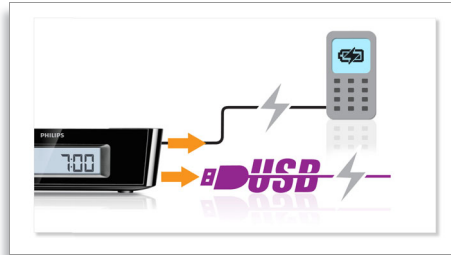

Charge 2 devices on one go

This product conveniently doubles up as a charging device, allowing you to charge a maximum of two gadgets at the same time. Just plug in your mobile phone and another USB device or two of each before you turn in for the night, and your gadgets will be as powered up as you are in the morning when you wake up.