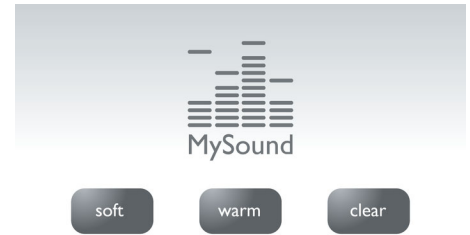

MySound profiles

Sound perception is subjective, and everyone has their own listening preference. MySound brings personality back to every conversation by allowing you to choose the audio profile that best matches your sound preferences: Clear—to make voices sound crisper and clearer; Soft—for friendly, softer tones; Warm—to make voices sound welcoming and warm.