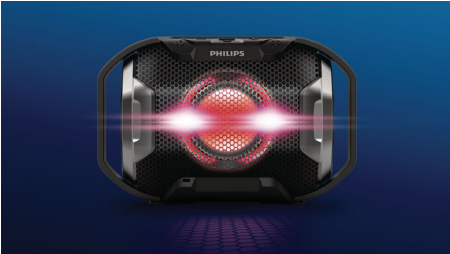

Blazing lights

Step into the light and feel the power of pounding beats and blazing lights. Multiple colors pulse to the rhythm of the beat, bringing your music to life and adding another dimension to the party. Or if you'd rather dance in the dark, that's fine too - just flip a switch and it's lights out.