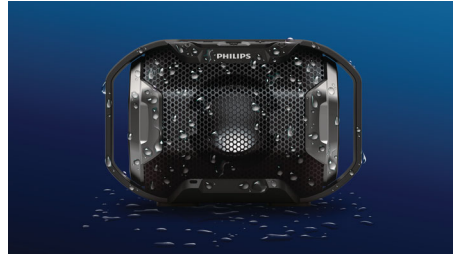

Outdoor toughness

Built durable and tough enough for any adventure. Take it to the streets or into the wilderness. This speaker can handle it. Meeting strict IPX7 standards for water resistance you can even take it underwater, up to 1-meter deep for 30 minutes. And if you drop the speaker while dropping the beat, don't worry, it's shockproof.

Built-in rechargeable battery

Play music out loud - anytime, anywhere. The built-in rechargeable battery lets you enjoy your personal music without the fuss of entangled power cords and the inconvenient search for an electrical outlet. Enjoy great music with the freedom of portability now.

Bluetooth wireless

Bluetooth is a short range wireless communication technology that is both robust and energy-efficient. The technology allows easy wireless connection to iPod/iPhone/iPad or other Bluetooth devices, such as smartphones, tablets or even laptops. So you can enjoy your favorite music, sound from video or game wireless on this speaker easily.

Hands-free calls

With its built-in microphone, this speaker also works as a speaker phone. When a call comes in, the music is put on pause and you can talk via the speaker. Call for a business meeting. Or, call your friend from a party. Either way, it works great.

SB300B/00

Specifications

Compatibility

- iPad: iPad 1, iPad 2, new iPad, iPad mini, iPad with Retina display, iPad Air, iPad Air 2, iPad mini 2, iPad mini 3
- iPhone: iPhone 3, iPhone 3GS, iPhone 4, iPhone 4S, iPhone 5, iPhone 5C, iPhone 5S, iPhone 6, iPhone 6 Plus, iPhone 6S
- iPod touch: 3rd generation or later
- Android tablets & smartphones: with Android 2.1 and Bluetooth 2.1 or above
- other Bluetooth-enabled device
- work with: Bluetooth 4.0 or below

Connectivity

- Bluetooth profiles: A2DP, AVRCP, HFP
- Bluetooth range: Line of sight, 20m or 66ft
- Audio in (3.5mm)

Convenience

- Water resistance: IPX7
- Shock resistant
- Built-in microphone: for speaker conference

Sound

- Output power (RMS): 4W
- Sound System: Stereo
- Speakers: 1 x 1.5" full range driver and 2 passive radiators

Power

- Operating time on battery: 8 hr
- Battery type: built-in Li-ion

Accessories

- Included accessories: USB cable for PC charging, World Wide Warranty leaflet, Quick install guide

Dimensions

- Product dimensions (WxDxH): 117 x 74 x 77 mm
- Product weight: 0.23 kg
- Packaging dimensions (WxDxH): 143 x 91 x 90 mm
- Weight incl. Packaging: 0.35 kg

Design and finishing

- Color: Black

Issue date 2019-06-10

Version: 3.1.8

12 NC: 8670 001 37321
EAN: 48 95185 62342 9

© 2019 Koninklijke Philips N.V.
All Rights reserved.

Specifications are subject to change without notice.
Trademarks are the property of Koninklijke Philips N.V.
or their respective owners.

www.philips.com