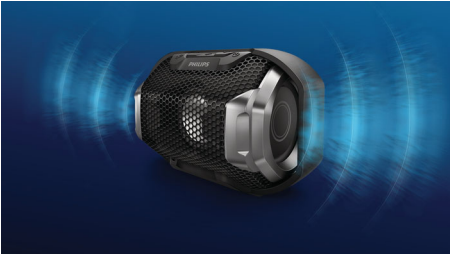

Philips ShoqBox
wireless portable speaker

Bluetooth®

Waterproof, shockproof
Multi-colored lights

SB300B

Shocking beats, blazing lights

Get ready to unleash the beats! Philips ShoqBox SB300 cranks out explosive, pumping bass through twin bass radiators. Amp up the energy with lights that pulse to the beat. Rugged, shockproof and waterproof - take the party anywhere.

Shockingly big beats

- Powerful sound from front-firing speaker
- Explosive beats blast through twin bass radiators

Start the party anywhere

- Light it up! Multi-colored lights blaze to the beat
- Built outdoor tough - rugged, shockproof, water resistant
- Built-in rechargeable battery keeps the party pumping

Simple to use

- Wireless music streaming via Bluetooth
- Built-in microphone for hands-free calls
- Audio input for easy connection to almost any device

PHILIPS

wireless portable speaker
Bluetooth® Waterproof, shockproof, Multi-colored lights

Highlights

Explosive beats

With its 1.5-inch full-range front firing speaker driver and large twin bass radiators at the sides of the speaker for extra bass boost and extension, the ShoqBox SB300 packs power with impressive precision.