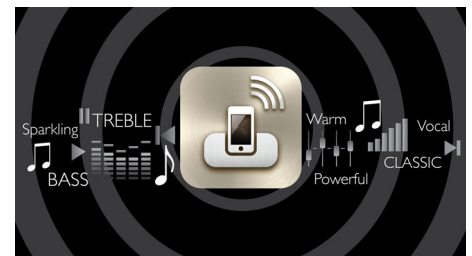

SoundStudio App

Have music the way you like it now. SoundStudio truly puts the power over your music into the palm of your hands. It lets you change every aspect of sound, using only your iPhone, with controls that are intuitive and simple. Now you can tweak, tailor and create your desired sound experience and have your favorite songs come to new life. SoundStudio also lets you listen to thousands of Internet radio stations worldwide, broadening your music experience even further.