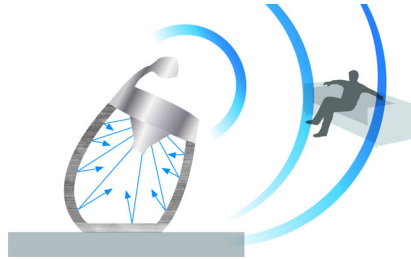

PHILIPS
Fidelio

Highlights

SoundSphere

Bask in the glory and energy of music as SoundSphere gives you each note as the artist intended. Delivering clear and natural audio, SoundSphere creates a sound impression that is deeper and wider. The result is life-like audio that will make you believe the artists are performing before you. Each SoundSphere speaker features a tweeter that hangs above the speaker box. The tweeter is able to emit sound more clearly and in all directions. Precise audio crossover engineering and careful positioning of the woofer to embrace the tweeter ensures minimized interference and even more natural sound.

SoundCurve

The carefully designed curved back cover of this Philips docking speaker creates a highly effective acoustic structure for sound reproduction. Its clean curve enforces the rigidity of the speaker cabinet, dramatically reducing internal resonance and eliminating the vibration and distortion of sound. You get to enjoy superb crystal-clear sound in stunning looking speakers.

Bass-reflex design

Bass-reflex acoustic load uses a bass pipe tuned to the acoustic volume of the speaker box, in order to reproduce deep bass from compact enclosures. The carefully designed profiled bass-pipe helps air flow and allows for deep and impactful bass, even at loud volumes while minimizing air turbulence that may cause distortion.