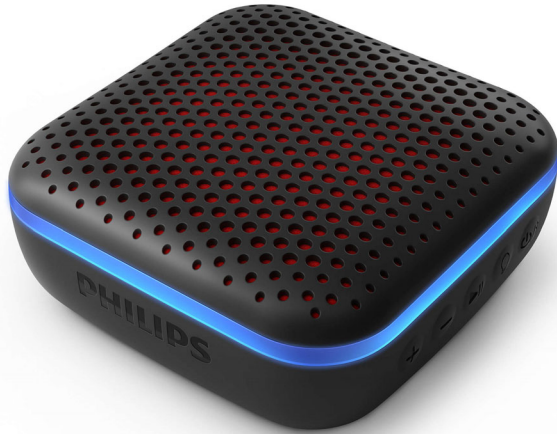

Philips
Wireless speaker

Bluetooth®

3 W Output Power
10 hours of play time
IPX7 waterproof

TAS2505B

Light up the party

Take the party anywhere with this compact, waterproof speaker that lights up in time to the music. The carry strap makes it easy to go where you want, and you get 10 hours of play time. More than enough for a park picnic or pool party!

Music or calls

- Up to 20 m wireless range
- Bluetooth. Stream music, podcasts and more
- Built-in mic for hands-free calls

Waterproof and ready to party

- Passive radiator. Punchy bass
- Tough and IPX7 waterproof
- 1.75" driver. Vibrant sound
- 10 hours of play time. 2.5 hours charging time

Take the party with you

- Carry strap
- Dimensions: 91.5 x 91 x 41 mm
- Multi-colour LED lights blaze to the beat
- Pick your colourway. Show your style

PHILIPS

Wireless speaker
Bluetooth® 3 W Output Power, 10 hours of play time, IPX7 waterproof

Specifications

Sound

- Output power (RMS): 3 W
- Sound System: Mono
- Frequency response: 120 Hz – 18 KHz
- Output power (MAX): 6 W

Loudspeakers

- Full-range driver diameter: 44 mm
- Number of full-range drivers: 1
- Driver configuration: Full range
- Number of sound channels: 1