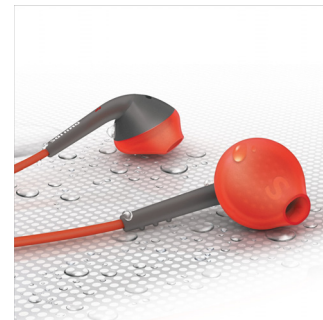

Reflective stopper

Reflective stopper in the cable

S, M, L, caps

3 choices of ear cap sizes for optimal fit

Soft silicon caps

Your ActionFit headphones come with ultrasoft silicon ear caps that are specially designed to sit snugly in your ears. They're so comfortable that you may never want to take them out.

Sweat and rain resistant

ActionFit headphones are specially designed for any active lifestyle. Whatever your sports or workout preference, your headphones can handle the heat, wet and sweat! Crafted with premium water-resistant materials, your headphones are comfortable sweat- and rain-proof.