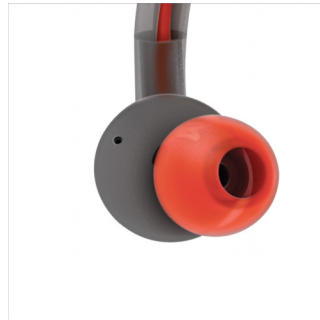

Powerful bass

There's nothing better than a solid groove to get you into your workout rhythm. With ActionFit headphones, your grooves are powered by superbly deep and dynamic bass that will boost any routine, letting you take it to a higher level.