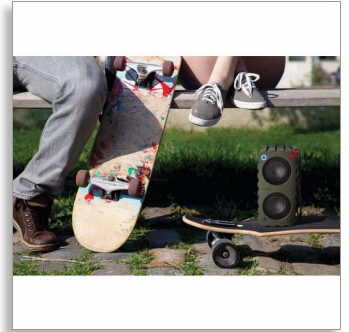

Philips
wireless portable speaker

Bluetooth®

Audio-chain
Built-in microphone for calls
10W, rechargeable battery

SB5200K

Great sound · Ruggedised · Chainable

Keep the party pumping wherever you go with the epic-sounding SB5200 portable speaker and its hot design. Hit the Indoor mode for crisp, clear sound at home, or flick it to Outdoor mode and crank the volume to get people jumping.

Designed to go places

- Rugged design and oversized strap for active use
- Built-in rechargeable battery for even better portability

Advanced versatility

- Wireless music streaming via Bluetooth
- Chain multiple BR-1Xs into a bigger music system
- Built-in microphone for speakerphone conversation
- Audio-in for easy portable music playback

PHILIPS

Wireless portable speaker
Bluetooth® Audio-chain, Built-in microphone for calls, 10W, rechargeable battery

SB5200K/10

Highlights

Wireless music streaming

Bluetooth is a short range wireless communication technology that is both robust and energy-efficient. The technology allows easy wireless connection to iPod/iPhone/iPad or other Bluetooth devices, such as smartphones, tablets or even laptops. So you can enjoy your favourite music and sound from videos or games wirelessly.

wOOx™ Technology

wOOx technology is a revolutionary loudspeaker concept that allows you to hear and feel profoundly deep bass that is richer than any other audio system. Special speaker drivers work in harmony with the wOOx bass radiator, and precise tuning between the main driver and the tweeter ensures smooth transitions from low-mid to high frequencies. Dual suspension and a totally symmetrical sandwich construction deliver low and precise bass without noticeable distortion. wOOx produces exceptionally deep and dynamic bass by using the speaker box full volume to truly magnify the impact of the music.