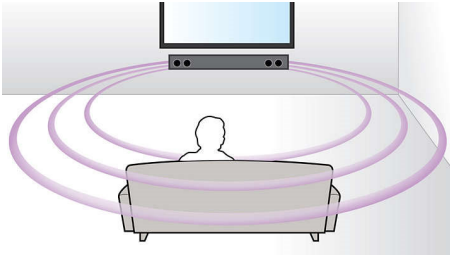

Designed for simplicity

- Low-rise profile for the perfect fit in front of your TV

Richer sound for watching TV and movies

- Virtual Surround Sound for a realistic movie experience
- Dolby Digital for ultimate movie experience

PHILIPS

Soundbar speaker
2.0 CH bass reflex system 40W

HTL1180B/79

Highlights

Virtual Surround Sound

Philips Virtual Surround Sound produces rich and immersive surround sound from less than five-speaker system. Highly advanced spatial algorithms faithfully replicate the sonic characteristics that occur in an ideal 5.1-channel environment. Any high quality stereo source is transformed into true-to-life, multi-channel surround sound. No need to purchase extra speakers, wires or speaker stands to appreciate room-filling sound.

Low-rise profile

Low-rise profile for the perfect fit in front of your TV

Specifications

Sound

- Sound Enhancement: Treble and Bass Control, Virtual Surround Sound, Night Mode
- Sound System: Dolby Digital
- Speaker output power: 2 x 20 W
- Total Power RMS @ 10% THD: 40 W