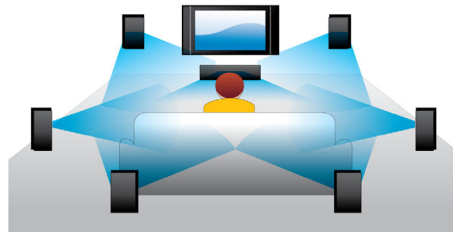

Dolby TrueHD

Dolby TrueHD deliver the finest sound from your Blu-ray Discs. Audio reproduced is virtually indistinguishable from the studio master, so you hear what the creators intended for you to hear. Dolby TrueHD complete your high definition entertainment experience.

Dolby Digital DTS2.0

Dolby Digital DTS2.0 for ultimate movie experience

USB 2.0

The Universal Serial Bus or USB is an industry standard that allows high-speed, easy connection of peripherals to PCs, consumer electronics and mobile products. The USB 2.0 provides better and faster performance - up to 40 times quicker than the USB 1.0 and with a data transfer rate of up to 480 Mbps from the original 12 Mbps. When plugged in, everything configures automatically. With USB 2.0, simply plug in your USB portable devices or hard disk drives, select the movie, music or photo and play away.