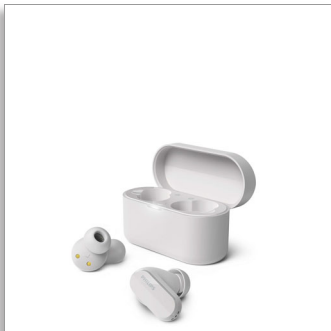

Philips
True Wireless
Headphones

Natural sound

Noise Cancelling
Clearer calls on the go
Bluetooth LE Audio

TAT3508WT

From music to calls, flow through your day

Always be working it! These true wireless noise-cancelling earbuds sound great and they reduce wind noise. You can immerse yourself in your tunes and enjoy clear calls on the go. Slip the charging case into your pocket and you're set for the day.