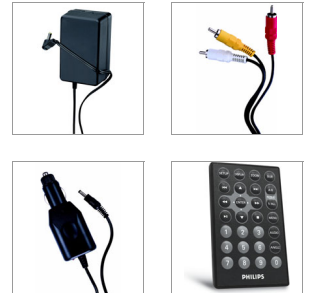

Philips
Portable DVD Player

17.8 cm/7" widescreen LCD
DivX playback

PET716

DVD and DivX[®] movies on the go

Sit back, relax and watch movies on the go on the 7" TFT LCD display of the Philips PET716. Enjoy DVD, DivX[®], MPEG4 movies, MP3-CD and CD on the go. Admire your JPEG photos anytime, anyplace.

- 17.8 cm (7") TFT color LCD display for high quality viewing
- Enjoy movies in 16:9 widescreen format
- Built-in quality stereo speakers

For ultimate convenience

- Up to 2-hours playback with rechargeable battery*
- Car adaptor and handy remote control included
- Few buttons for simple and easy control