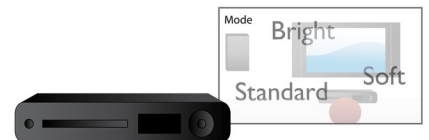

Smart Picture

Smart Picture provides the optimum picture settings for colour, brightness, saturation, contrast, sharpness and so on, to enhance your overall viewing experience at all times.