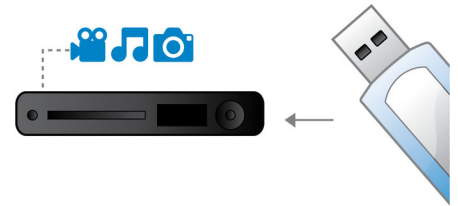

USB Media Link

The Universal Serial Bus, or USB, is a protocol standard that is conveniently used to link PCs, peripherals and consumer electronic equipment. With USB Media Link, all you have to do is plug in your USB device, select the movie, music or photo and play away.