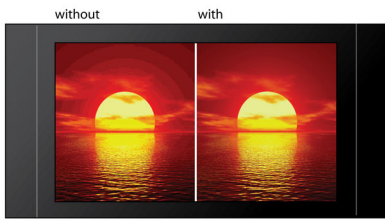

DVD player
USB 2.0

Highlights

12-bit/108 MHz video processing

12-bit Video DAC is a superior Digital-to-Analogue Converter that preserves every detail of the authentic picture quality. It shows subtle shades and smoother graduation of colours, resulting in a more vibrant and natural picture. The limitations of the standard 10-bit DAC become particularly apparent when it is used with large screens and projectors.