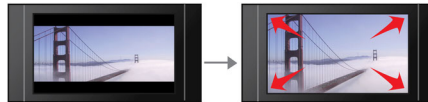

Screen Fit

Whatever you're watching, on whatever TV, Screen Fit ensures that the picture fills the whole screen. Annoying black bars on the top and bottom are eliminated, without any tedious manual adjustments to make. Simply press the Screen Fit button, choose the format and enjoy your movie in full screen

TAEP200/10