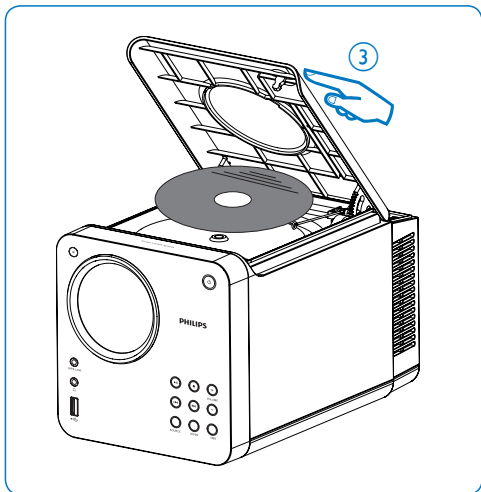

Quick Start Guide

Main unit

1 x MP3 link cable

Remote Control

2 x Loudspeaker boxes

User Manual

Quick Start Guide

D Listen to radio

E Play from USB