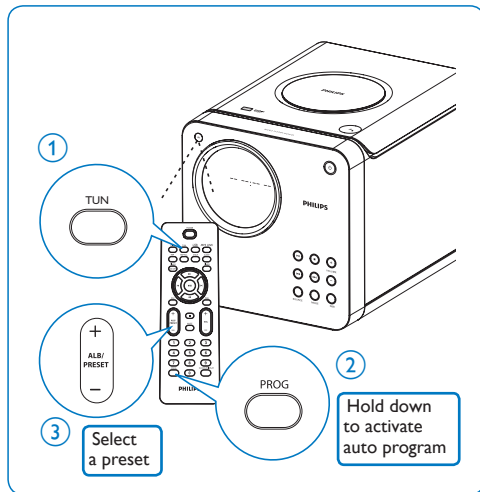

Quick Start Guide

Main unit

1 x MP3 link cable

Remote Control

2 x Loudspeaker boxes

User Manual

Quick Start Guide

D Listen to radio

E Play from USB