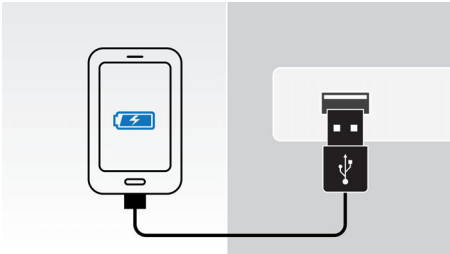

- Charge second mobile device via USB port
- Free ClockStudio app for internet radio & other cool feature
- Audio-in for portable music playback

PHILIPS

Highlights

DualDock to charge & play

The innovative Philips DualDock with Lightning and 30-pin connector can charge and play any Apple device. Created to meld sleek styling with effortless functionality, you can switch between either connector in a flash. Enjoy your favorite tunes no matter what Apple device you want to use.

USB for second device

For added convenience, this speaker also boasts a USB port for charging a second mobile device even when your iPod/iPhone is docked.

Auto clock/date sync

Docking station automatically synchronizes the clock or date with your iPod/iPhone/iPad when docked. Just press a button to switch between clock or date display.