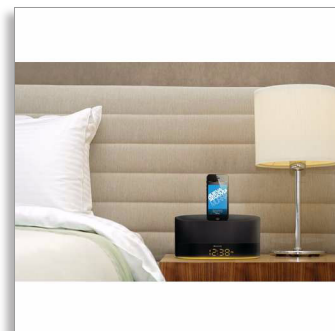

Philips
docking speaker

DualDock
for iPod/iPhone/iPad

DS1600

Sound that fits your home for iPod/iPhone/iPad

The DS1600 docking speaker plays and charges all your iPod/iPhone/iPad with Philips DualDock via Lightning & 30pin connectors. It gives you full & rich sound and features a USB port for charging a second mobile device for added versatility.

Surprisingly rich sound

- Rich omni-directional sound to fill your bedroom
- 2 Active drivers and bass pipe for balanced rich sound
- Shielding technology to block mobile phone interference

Designed for your bedroom

- DualDock to charge & play Apple devices (Lightning & 30-pin)
- Elegant and compact design to fit on any bedside table
- Soft glow night light
- Auto synchronization of time or date when docked

Advanced versatility

- Charge second mobile device via USB port
- Free ClockStudio app for internet radio & other cool feature
- Audio-in for portable music playback

PHILIPS

Highlights

DualDock to charge & play

The innovative Philips DualDock with Lightning and 30-pin connector can charge and play any Apple device. Created to meld sleek styling with effortless functionality, you can switch between either connector in a flash. Enjoy your favorite tunes no matter what Apple device you want to use.