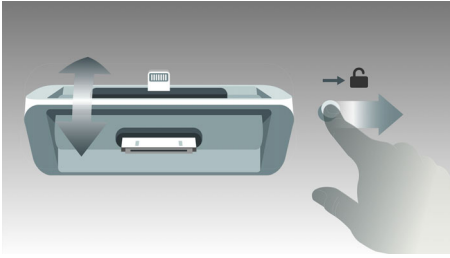

Philips
docking speaker

DualDock
for iPod/iPhone/iPad

DS1600

Sound that fits your home for iPod/iPhone/iPad

The DS1600 docking speaker plays and charges all your iPod/iPhone/iPad with Philips DualDock via Lightning & 30pin connectors. It gives you full & rich sound and features a USB port for charging a second mobile device for added versatility.

- DualDock to charge & play Apple devices (Lightning & 30-pin)
- Elegant and compact design to fit on any bedside table
- Soft glow night light
- Auto synchronization of time or date when docked

Advanced versatility

- Charge second mobile device via USB port
- Free ClockStudio app for internet radio & other cool feature
- Audio-in for portable music playback

PHILIPS

Highlights

DualDock to charge & play

The innovative Philips DualDock with Lightning and 30-pin connector can charge and play any Apple device. Created to meld sleek styling with effortless functionality, you can switch between either connector in a flash. Enjoy your favorite tunes no matter what Apple device you want to use.