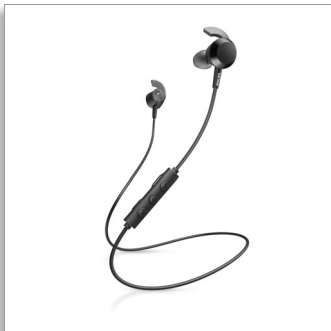

Philips
In-ear wireless headphones

8.2mm drivers/ closed back
In-ear

TAE4205BK

Feel that bass

Love those moments where the bass kicks in? These in-ear wireless headphones deliver stronger bass at the touch of a button! You get 10 hours play time, fast charging, and soft wing tips for a secure fit and better passive noise isolation.

10 hours play time. Big bold bass.

- BASS boost button. Instantly stronger bass
- 10 hours play time. USB-C charging
- Powerful 8.2 mm neodymium drivers
- Quick Charge. Charge for 15 minutes, train extra 1.5 hours

From playlists to calls

- Headphone cable sits comfortably behind your neck
- Inline remote. Easily switch from playlist to calls
- Smart pairing. Automatically find Bluetooth devices

Easy comfort

- 3 interchangeable rubber earbud covers
- Secure, flexible, comfortable
- Oval acoustic tube fits comfortably in your ear canal
- Wing tips for a secure fit. Better passive noise isolation

Secure, flexible, comfortable

The oval acoustic tube and interchangeable earbud covers give you a comfortable in-ear fit. Soft wing tips fit snugly under the ridge of your ear, enabling a secure fit and better passive noise isolation.