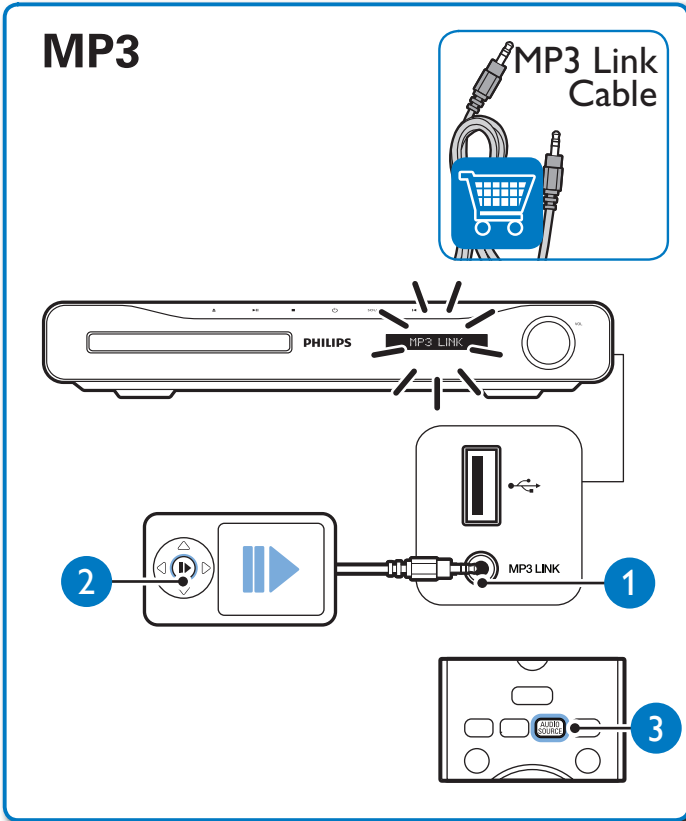

Specifications are subject to change without notice
Trademarks are the property of Koninklijke Philips Electronics N.V.
or their respective owners
2010 © Koninklijke Philips Electronics N.V. All rights reserved.
sgsna_1027/98_v2

Be responsible
Respect copyrights