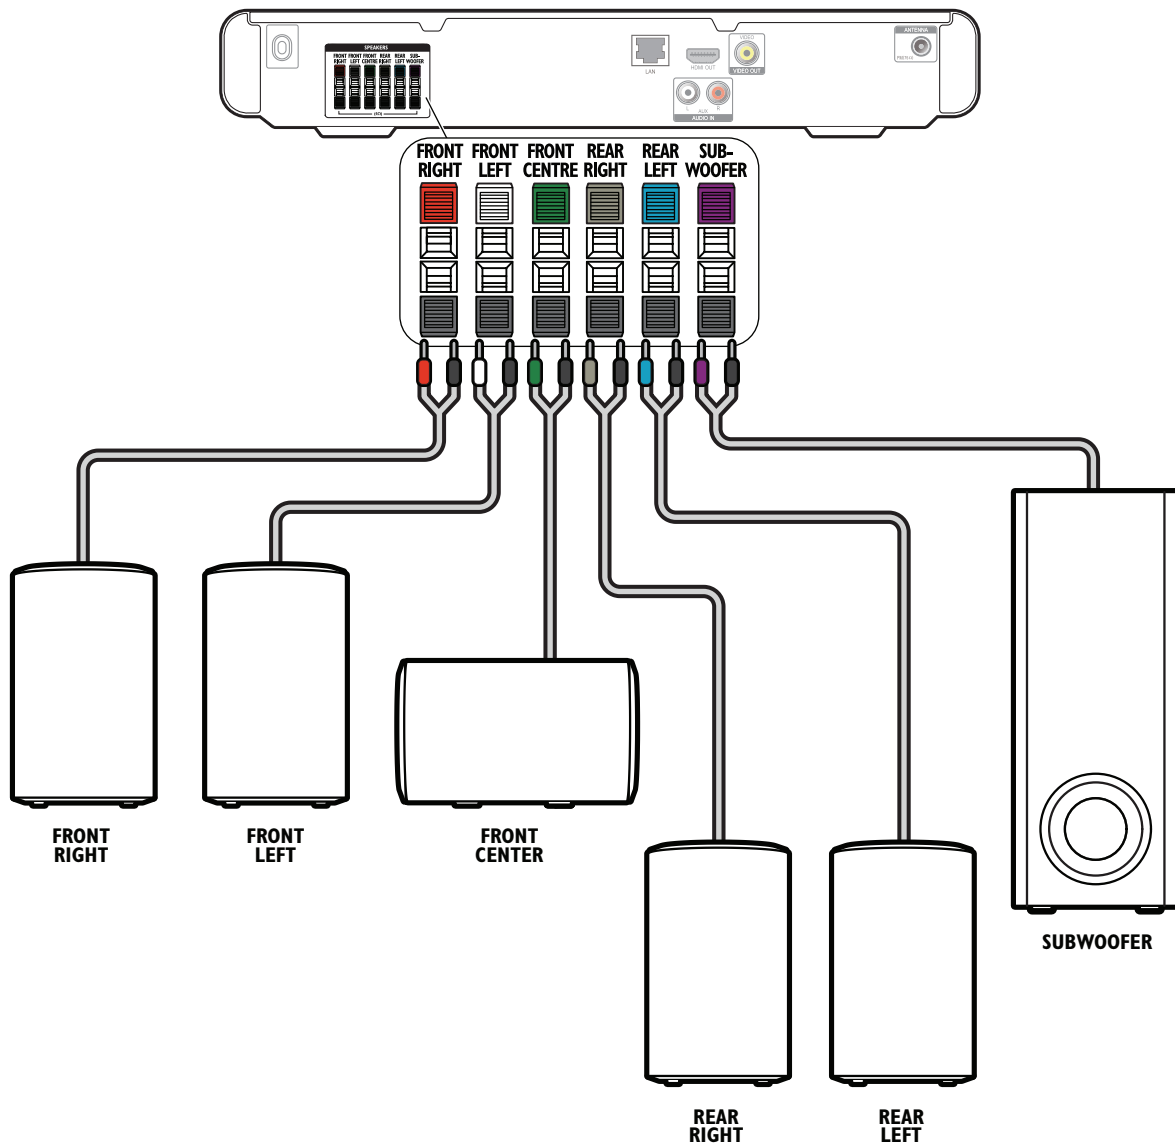

Register your product and get support at
www.philips.com/welcome

HTS3560

Quick Start

PHILIPS

FM Antenna

Power cord

Video Cable

HDMI Cable

PHILIPS

1

2

3

2

1

SOURCE

TV

AV

2

3

4

HOME THEATER

5

6

HOME THEATER

7

8

HOME THEATER

Video Setup	Menu Language	English
Audio Setup	Audio	•
Network Setup	Subtitle	•
EasyLink Setup	Disc Menu	•
Preference Setup	Parental Control	•
Advanced Setup	Screen Saver	•
	Auto Subtitle Shift	•
	Change Password	•