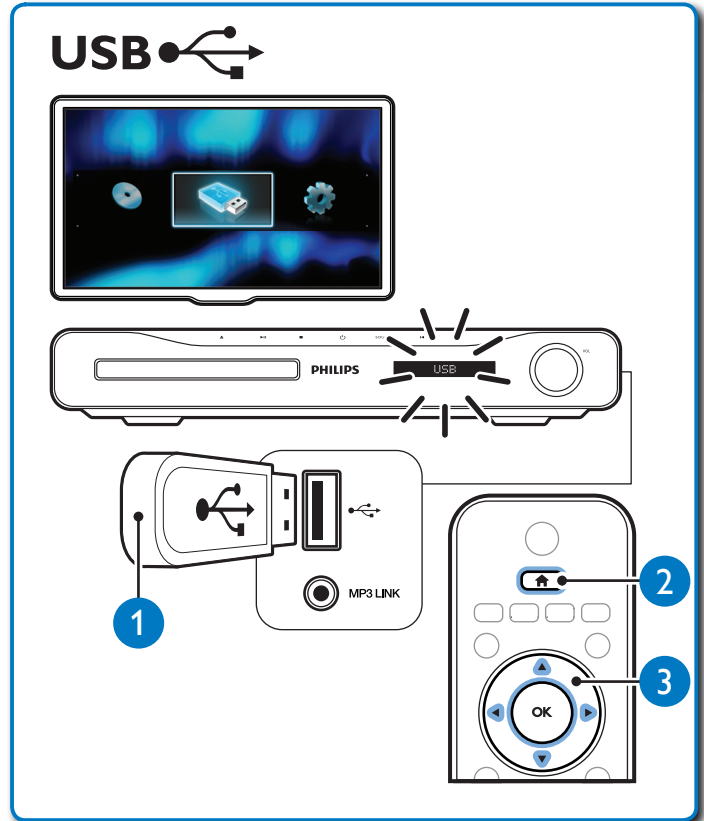

7

8

HOME THEATER

Video Setup	Menu Language	English
Audio Setup	Audio	•
Network Setup	Subtitle	•
EasyLink Setup	Disc Menu	•
Preference Setup	Parental Control	•
Advanced Setup	Screen Saver	•
	Auto Subtitle Shift	•
	Change Password	•

Menu Language	Auto (ENG)
Audio	English
Subtitle	Melayu
Disc Menu	ภาษาไทย
Parental Control	中文 (简体)
Screen Saver	中文 (繁體)
Auto Subtitle Shift	
Change Password	

3

DISC

FM

Specifications are subject to change without notice
Trademarks are the property of Koninklijke Philips Electronics N.V.
or their respective owners
2010 © Koninklijke Philips Electronics N.V. All rights reserved.
sgsna_1027/98_v2