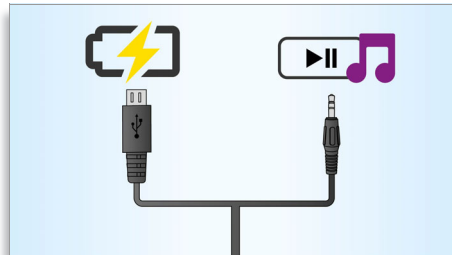

Charge and play in one cable

This Philips speaker comes with one cable for both battery charging & aux-in music playback. Conveniently eliminate cable clutter and enjoy uncompromised signal quality.

Specifications

Compatible with

- iPhone
- iPod
- Mp3 player
- Smartphones
- PC

Connectivity

- USB charging
- Audio in (3.5mm)

Sound

- Output power (RMS): 4W
- Sound System: Stereo
- Speakers: 1.5" x 2

Power

- Battery type: lithium (built-in)
- Operating time on battery: 8 hr

Accessories

- A cable for: 3.5mm audio in and USB charging
- Warranty certificate
- World Wide Warranty leaflet
- Quick start guide

Product dimensions

- Product dimensions (W x H x D): 4.5 x 3.2 x 2.2 inch
- Product dimensions (W x H x D): 11.4 x 8.19 x 5.7 cm
- Weight: 0.361 kg
- Weight: 0.796 lb

Issue date 2013-02-12

Version: 6.0.6

12 NC: 8670 000 92463
EAN: 69 23410 71684 9

© 2013 Koninklijke Philips Electronics N.V.
All Rights reserved.

Specifications are subject to change without notice.
Trademarks are the property of Koninklijke Philips Electronics N.V. or their respective owners.

www.philips.com