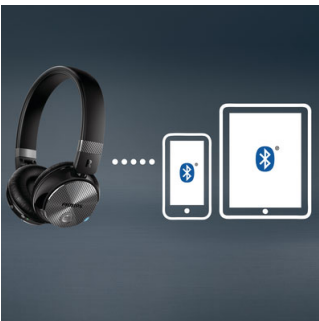

Make life more convenient

- Convenient hands-free calling with mic and Bluetooth® 4.0
- Control calls, music and volume with earshell switches
- Simple NFC one-tap pairing
- Rechargeable battery offers up to 16 hours of wireless music
- Multi-point plays music and calls on two devices at once
- Activate Siri and Google Now with a press on earcan button
- Extra audio cable means music can continue without power
- Compact folding for easy carrying and storage

PHILIPS

Wireless noise cancelling headphones
32mm drivers/closed-back On-ear, Soft ear cushions, Compact folding

SHB8850NC/00

Highlights

32mm high definition drivers

Finely tuned 32mm neodymium drivers combined with a closed-back acoustic system design and on-ear sealing provide an excellent and impressive precision sound.

Handsfree calls

Convenient hands-free calling with mic and Bluetooth® 4.0

Multi-point

Multi-point allows you to connect your Philips Bluetooth headphones with two Bluetooth-enabled devices simultaneously. Simply pair up the two devices to enjoy movies and music while effortlessly taking calls in between.