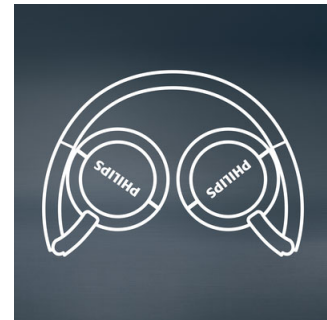

Compact folding

The compact foldable construction makes it the perfect on-the-go companion.