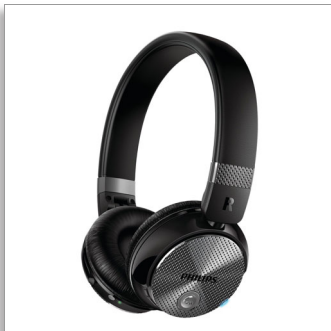

Philips
Wireless noise cancelling
headphones

32mm drivers/closed-back

On-ear
Soft ear cushions
Compact folding

SHB8850NC

More sound, less noise

wirelessly

No wires, no noise and no compromise. Immerse yourself in music with advanced ActiveShield™ active noise canceling technology. Connect wirelessly with NFC one-tap pairing, enjoy music and manage calls with smart control on earpads.

Art of Noise Cancellation

- ActiveShield™ noise canceling reduces noise by up to 97%

Clear & natural sound

- 32mm neodymium speaker drivers deliver precision sound
- High quality Bluetooth 4.0
- Soft ergonomic cushions for long wearing comfort

Make life more convenient

- Convenient hands-free calling with mic and Bluetooth® 4.0
- Control calls, music and volume with earshell switches
- Simple NFC one-tap pairing
- Rechargeable battery offers up to 16 hours of wireless music
- Multi-point plays music and calls on two devices at once
- Activate Siri and Google Now with a press on earcan button
- Extra audio cable means music can continue without power
- Compact folding for easy carrying and storage