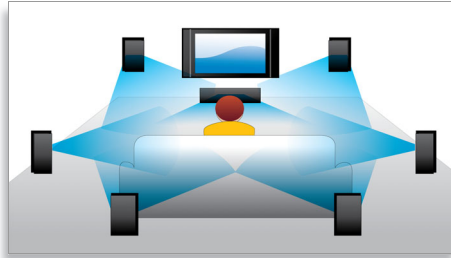

Dolby TrueHD and DTS-HD MA

DTS-HD Master Audio and Dolby TrueHD delivers 7.1 channels of the finest sound from your Blu-ray Discs. Audio reproduced is virtually indistinguishable from the studio master, so you hear what the creators intended for you to hear. DTS-HD Master Audio and Dolby TrueHD complete your high definition entertainment experience.