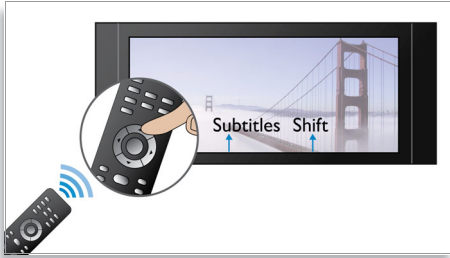

asimpleswitch.com

asimpleswitch.com

PHILIPS

sense and simplicity

Highlights

Subtitle Shift

Subtitle Shift is an enhancement feature that lets users manually adjust a movie's subtitle positioning on the television or computer screen. Using the remote control, users can shift the subtitles up and down on the screen. On widescreen displays, such as 21:9 cinema and projectors, the subtitles sometimes get cut off. In order to see them clearly, the user has to change the display aspect ratio, which defeats the purpose of the widescreen. With the Subtitle Shift feature, the user can retain the correct display aspect ratio and have the subtitles ideally positioned on the screen.

Blu-ray Disc playback

Blu-ray Discs have the capacity to carry high definition data, along with pictures in the 1920 x 1080 resolution that defines full high definition images. Scenes come to life as details leap at you, movements smoothen and images turn crystal clear. Blu-ray also delivers uncompressed surround sound - so your audio experience becomes unbelievably real. The high storage capacity of Blu-ray Discs also allow a host of interactive possibilities to be built in. Seamless navigation during playback and other exciting features like pop-up menus bring a whole new dimension to home entertainment.