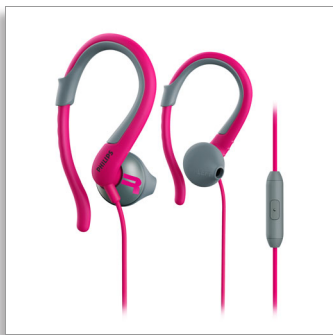

Philips ActionFit
Sports headphones with
mic

13.6mm drivers/semi-closed
Earhook

SHQ1255TPK

Bring it on

Sweat resistant

The ultra lightweight SHQ1255 is your perfect gym workout and running companion. The sturdy headphones guarantee powerful bass and comfort fit.

Intensity

- 13.6mm drivers deliver powerful sound
- Open acoustic design lets you be aware of your surroundings

Freedom

- Earhook for stability and comfort
- Control your music and pick up calls while training

Design

- Color: Pink

Connectivity

- Type of cable: OFC
- Cable Connection: two-parallel, symmetric
- Cable length: 1.0 m
- Connector: 3.5 mm
- Finishing of connector: Gold plated

Highlights

Earhook

The earhook ensures stability and a comfort fit.

Powerful sound

Powerful 13.6mm drivers deliver music that pack a solid punch, with deep and dynamic bass to keep you motivated – and moving. The premium quality drivers ensure a vivid sound experience, keeping you fueled during any workout.