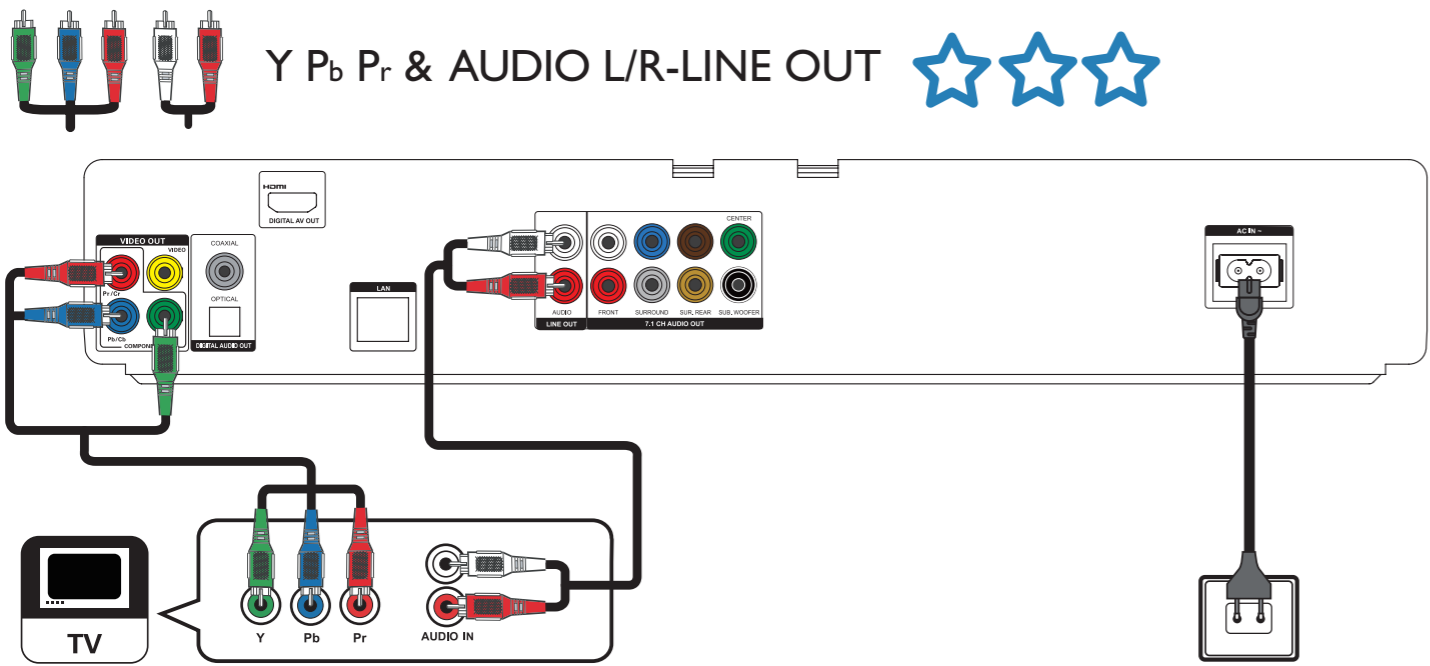

# 2

3

|                  |                  |           |
|------------------|------------------|-----------|
| Video Setup      | Menu Language    | ● English |
| Audio Setup      | Parental Control | ● Off     |
| Preference Setup | Screen Saver     | ● Off     |
| EasyLink Setup   | Change Password  | ●         |
| Advanced Setup   | Display Panel    | ● Normal  |
|                  | Auto Standby     | ● On      |
|                  | VCD PBC          | ● On      |