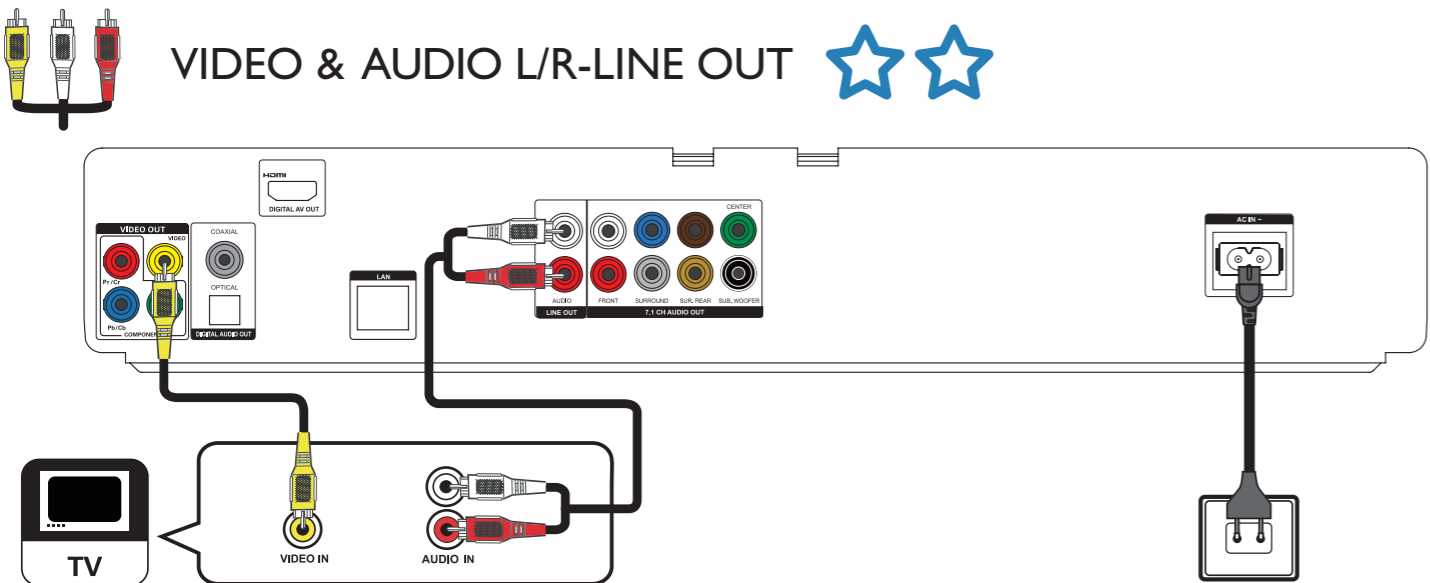

## USB

# 2

3

|                  |                  |           |
|------------------|------------------|-----------|
| Video Setup      | Menu Language    | ● English |
| Audio Setup      | Parental Control | ● Off     |
| Preference Setup | Screen Saver     | ● Off     |
| EasyLink Setup   | Change Password  | ●         |
| Advanced Setup   | Display Panel    | ● Normal  |
|                  | Auto Standby     | ● On      |
|                  | VCD PBC          | ● On      |