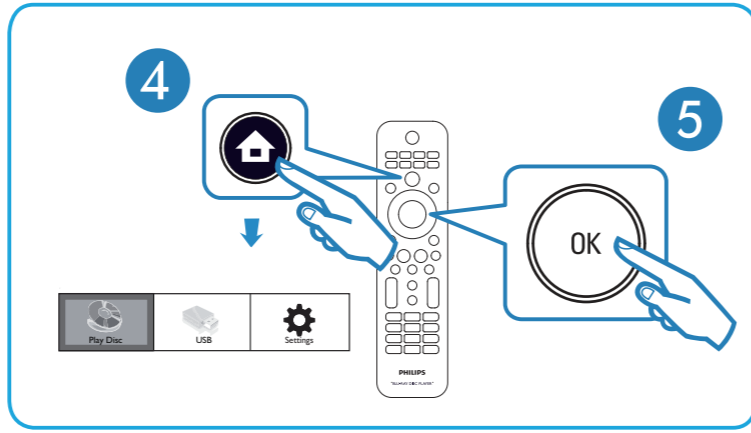

## USB

# 2

3

|                  |                  |           |
|------------------|------------------|-----------|
| Video Setup      | Menu Language    | ● English |
| Audio Setup      | Parental Control | ● Off     |
| Preference Setup | Screen Saver     | ● Off     |
| EasyLink Setup   | Change Password  | ●         |
| Advanced Setup   | Display Panel    | ● Normal  |
|                  | Auto Standby     | ● On      |
|                  | VCD PBC          | ● On      |