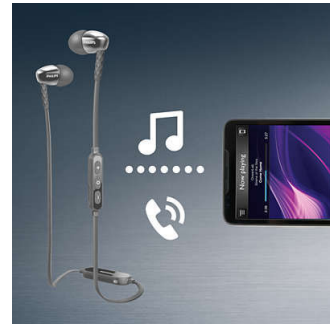

### Ergonomic oval sound tube

The oval shape of the sound tube came about based on extensive research on the human ear. Designed to fit any ear comfortably, the ergonomic shape ensures optimal fit and comfort for total music enjoyment.

### Wireless music and calls

Pair your smart device with your headphones using Bluetooth and enjoy the freedom of crystal clear music and phone calls – without the hassle of cables. Change tracks and answer calls with the easy to use remote control.