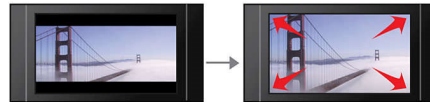

Connect and enjoy multiple sources

- USB Media Link for media playback from USB flash drives

PHILIPS

Highlights

12-bit/108MHz video processing

12-bit Video DAC is a superior Digital-to-Analogue-Converter that preserves every detail of the authentic picture quality. It shows subtle shades and smoother graduation of colors, resulting in a more vibrant and natural picture. The limitation of the usual 10bit DAC become in particular apparent while using large screens and projectors.

Screen Fit

Whatever you're watching, and on any TV, Screen Fit ensures that the picture fills the whole screen. Annoying black bars on the top and bottom are eliminated, without any tedious manual adjustments to make. Simply press the Screen Fit button, choose the format and enjoy your movie in full-screen