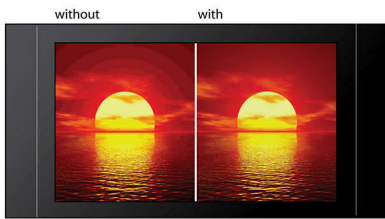

Highlights

12-bit/108MHz video processing

12-bit Video DAC is a superior Digital-to-Analogue-Converter that preserves every detail of the authentic picture quality. It shows subtle shades and smoother graduation of colors, resulting in a more vibrant and natural picture. The limitation of the usual 10bit DAC become in particular apparent while using large screens and projectors.