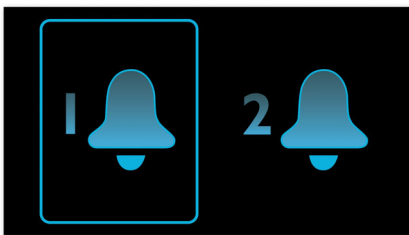

Dual alarm

The Philips audio system comes with two alarm times. Set one alarm time to wake you up and the other time to wake up your partner.