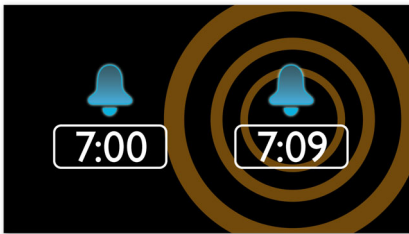

Easy to use

- Sleep timer helps you to drop off to your favourite music
- Battery back-up ensures memory of time during power failure
- Adjustable display brightness for comfortable viewing
- Audio-in for easy portable music playback
- USB port to charge any mobile device

Enjoy digital quality DAB+ radio

- DAB+ and FM compatible for a complete radio experience
- FM digital tuning

PHILIPS

Highlights

Wake up to the radio or a buzzer

Wake up to sounds from your favourite radio station or a buzzer. Simply set the alarm on your Philips Clock radio to wake you with the radio station you last listened to or choose to wake up with a buzzer sound. When the wake up time is reached, your Philips Clock radio will automatically turn on that radio station or trigger the buzzer to sound.

Repeat alarm

To counter oversleeping, the Philips Clock radio has a snooze feature. Should the alarm ring and you wish to continue sleeping a bit longer, simply press the Repeat Alarm button once and go back to sleep. Nine minutes later the alarm will ring again. You can continue to press the Repeat Alarm button every nine minutes until you turn off the alarm altogether.

Battery back-up

Battery back-up ensures memory of time during power failure

Sleep Timer

Sleep timer lets you decide how long you want to listen to music, or a radio station of your choice, before falling asleep. Simply set a time limit (up to 2 hours) and choose a CD or radio station to listen to while you drift off to sleep. The set will continue to play for the selected duration and then automatically switch to a power-efficient, silent standby mode. Sleep Timer lets you fall asleep to your favourite CD or radio DJ without counting sheep or worrying about wasting power.