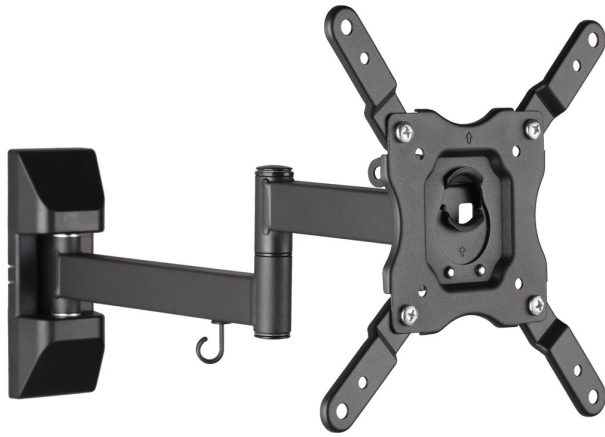

Philips
TV Wall Mount

Universal

Articulating
LCD/LED/OLED/QLED
compatible
Flat & curved TV compatible

SQM9220

Universal articulating wall mount

for TV size between 17" to 55"

Designed to fit most brands of TV with a focus on safety & ease of use. Easy 1-2-3 installation kit includes necessary hardware for different wall types, templates. Slim design but strong for weight capacity up to 18 kg (40 lbs).

Safely mount your TV

- Supports weights of up to 18 kg (40 lbs)
- Supports screen sizes up to 55" (140 cm)

Easy installation

- Level correction
- TV cable management to hide cables for a neater look
- Mounting hardware included
- Standard VESA mounting hole pattern
- Up to VESA 200x200 mounting

Maximizes viewing angles

- Up to 180° swivel

PHILIPS

TV Wall Mount

Universal Articulating, LCD/LED/OLED/QLED compatible, Flat & curved TV compatible

Specifications

Dimensions

- Wall mount compatible: 100 x 100 mm, 200 x 100 mm, 200 x 200 mm

Standard VESA mounting hole pa

Standard VESA mounting hole pattern

Supports weights of up to 18kg

Supports weights of up to 18 kg (40 lbs)

Supports screen sizes up to 55

Supports screen sizes up to 55" (140 cm)