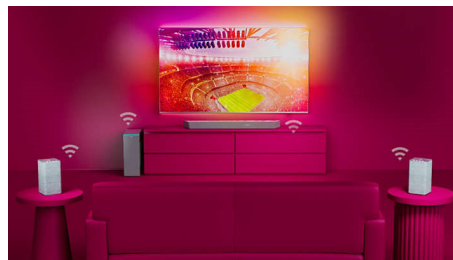

Dolby Atmos®

Increase the drama no matter what you watch. This Dolby Atmos-compatible soundbar reproduces depth as well as height, creating virtual three-dimensional surround sound that flows above and around you.

Stadium EQ Mode

Experience the excitement of live sports, right there in your living room. Stadium EQ Mode immerses you in ambient crowd noise, as if you were sitting in the stadium! Be thrilled by every crucial moment and still hear crystal-clear commentary.

DTS Play Fi Home Theatre

This Play-Fi-compatible soundbar gives perfect home-cinema sound. It streams perfectly synced, high-quality audio between any compatible speakers, TVs and soundbars, creates a true surround-sound that elevate your home audio experience.