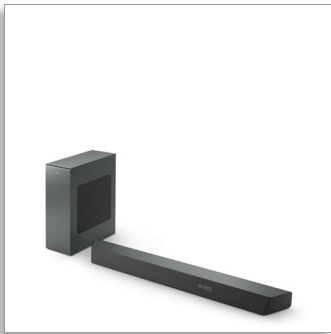

Philips
Soundbar 3.1 with wireless
subwoofer

600 W max. Wireless subwoofer
Dolby Atmos. Cinema Experience
Play-Fi. Home Sound Made Easy
Connects with voice assistants

TAB8507B

The One that brings the cinema home

The One Soundbar with wireless subwoofer gives you the true cinema experience. Dedicated centre-channel speakers provide great vocal clarity and Dolby Atmos delivers incredible, immersive surround sound.

Easy control. Distinctive looks.

- Two angled speakers for wider sound
- Connects to your favourite voice assistant-enabled devices
- Easily connect to your favourite sources
- HDMI 4K pass through for Ultra HD Audio

PHILIPS

Soundbar 3.1 with wireless subwoofer
600 W max. Wireless subwoofer Dolby Atmos. Cinema Experience, Play-Fi. Home Sound Made Easy,
Connects with voice assistants

Highlights

3.1 channels. 600 W max power