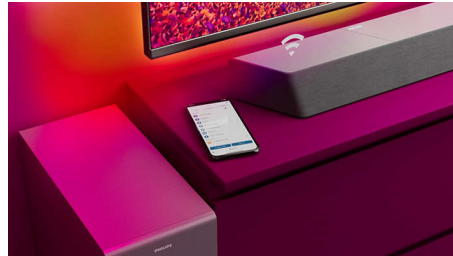

Philips Wireless Home System

This Play-Fi-compatible soundbar gives perfect home-cinema sound. Connect the soundbar to any external and smart devices in your home. DTS Play-Fi connectivity and the Philips Sound App let you play your sounds throughout your home Wi-Fi network.