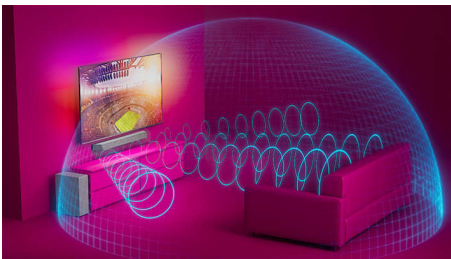

PHILIPS

Soundbar 3.1 with wireless subwoofer
600 W max. Wireless subwoofer Dolby Atmos. Cinema Experience, Play-Fi. Home Sound Made Easy,
Connects with voice assistants

Highlights

3.1 channels. 600 W max power

This soundbar brings max 600 W (300 W RMS at 10% THD) of powerful and rich sound to everything you watch. 3.1 channels fill any room with spellbinding soundtracks, thunderous effects, and crystal clear dialogue. The wireless subwoofer adds impact to every explosion and every beat.

Dolby Atmos®

Increase the drama no matter what you watch. This Dolby Atmos-compatible soundbar reproduces depth as well as height, creating virtual three-dimensional surround sound that flows above and around you.