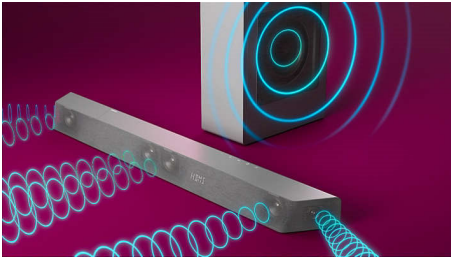

This soundbar brings max 600 W (300 W RMS at 10% THD) of powerful and rich sound to everything you watch. 3.1 channels fill any room with spellbinding soundtracks, thunderous effects, and crystal clear dialogue. The wireless subwoofer adds impact to every explosion and every beat.