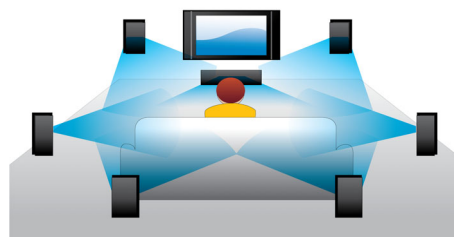

PHILIPS

Highlights

Subtitle Shift

Subtitle Shift is an enhancement feature that lets users manually adjust a movie's subtitle positioning on the television or computer screen. Using the remote control, users can shift the subtitles up and down on the screen. On widescreen displays, such as 21:9 cinema and projectors, the subtitles sometimes get cut off. In order to see them clearly, the user has to change the display aspect ratio, which defeats the purpose of the widescreen. With the Subtitle Shift feature, the user can retain the correct display aspect ratio and have the subtitles ideally positioned on the screen.

Blu-ray Disc playback

Blu-ray Discs have the capacity to carry high definition data, along with pictures in the 1920 x 1080 resolution that defines full high definition images. Scenes come to life as details leap at you, movements smoothen and images turn crystal clear. Blu-ray also delivers uncompressed surround sound - so your audio experience becomes unbelievably real. The high storage capacity of Blu-ray Discs also allow a host of interactive possibilities to be built in. Seamless navigation during playback and other exciting features like pop-up menus bring a whole new dimension to home entertainment.

Dolby TrueHD

Dolby TrueHD delivers 7.1 channels of the finest sound from your Blu-ray Discs. Audio reproduced is virtually indistinguishable from the studio master, so you hear what the creators intended for you to hear. Dolby TrueHD completes your high definition entertainment experience.

BD-Live (Profile 2.0)

BD-Live opens up your world of high definition even further. Receive up-to-date content just by connecting your Blu-ray Disc player to the internet. Exciting new things like exclusive downloadable content, live events, live chats, gaming and on-line shopping all await you. Ride the high definition wave with Blu-ray Disc playback and BD-Live