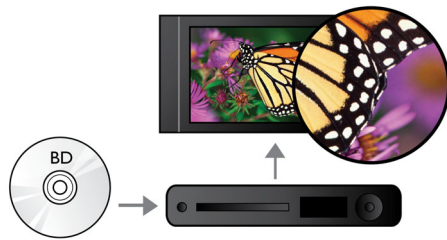

PHILIPS

Highlights

Subtitle Shift

Subtitle Shift is an enhancement feature that lets users manually adjust a movie's subtitle positioning on the television or computer screen. Using the remote control, users can shift the subtitles up and down on the screen. On widescreen displays, such as 21:9 cinema and projectors, the subtitles sometimes get cut off. In order to see them clearly, the user has to change the display aspect ratio, which defeats the purpose of the widescreen. With the Subtitle Shift feature, the user can retain the correct display aspect ratio and have the subtitles ideally positioned on the screen.

Blu-ray Disc playback

Blu-ray Discs have the capacity to carry high definition data, along with pictures in the 1920 x 1080 resolution that defines full high definition images. Scenes come to life as details leap at you, movements smoothen and images turn crystal clear. Blu-ray also delivers uncompressed surround sound - so your audio experience becomes unbelievably real. The high storage capacity of Blu-ray Discs also allow a host of interactive possibilities to be built in. Seamless navigation during playback and other exciting features like pop-up menus bring a whole new dimension to home entertainment.

Dolby TrueHD

Dolby TrueHD delivers 7.1 channels of the finest sound from your Blu-ray Discs. Audio reproduced is virtually indistinguishable from the studio master, so you hear what the creators intended for you to hear. Dolby TrueHD completes your high definition entertainment experience.