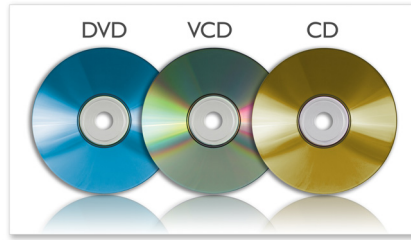

Enrich your AV entertainment experience

- 17.8 cm (7") TFT colour LCD display in 16:9 widescreen format
- Built-in stereo speakers

Extra touches for your convenience

- Full Resume on Power Loss
- Few buttons for simple and easy control
- Car adaptor included

PHILIPS

Highlights

MP3-CD, CD and CD-RW playback

MP3 is a revolutionary compression technology by which large digital music files can be made up to 10 times smaller without radically degrading their audio quality. A single CD can store up to 10 hours of music.

View JPEG from picture disc

Play JPEG photos that are saved on your disc. Relive your favourite moments with family and friends anytime you want!

DVD, DVD+/-RW, (S)VCD, CD

The Philips Portable DVD player is compatible with most DVD and CD discs available in the market. DVD, DVD+/-R, DVD+/-RW, (S)VCD and CD – all of them can play on the DVD player. DVD+/-R is a shorthand term for a DVD drive that can accept both of the common recordable DVD formats. Likewise, DVD+/-RW handles both common rewritable disc types.