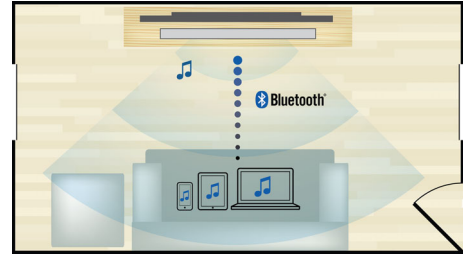

cinema. Premium 3D movie releases on Blu-ray offer a wide, high quality selection of content. Blu-ray also delivers uncompressed surround sound for an unbelievably real audio experience.

HDMI x 2

Enjoy larger-than-life 3D playback and crystal-clear 5.1 or 7.1 audio by simply plugging our player's audio HDMI x 2 output to the connection in your non-3D AV receiver.

Play & charge your iPod/iPhone

Enjoy your favorite music while charging your iPod/iPhone! Simply connect your iPod/iPhone with its USB cable to the USB port of the Home Theater System. It charges your iPod/iPhone while it plays so you can enjoy your music and not have to worry about your Apple device battery running out.

Built-in WiFi

Thanks to built-in WiFi, by simply connecting your home theater directly to your home network, you can experience a rich selection of popular online services. You can enjoy some

of the best websites offering movies, pictures, infotainment and other online contents tailored to fit your TV screen.

Bluetooth wireless streaming

Bluetooth wireless music streaming from your music devices

Dolby TrueHD and DTS-HD

Dolby TrueHD and DTS-HD Master Audio Essential deliver the finest sound from your Blu-ray Discs. Audio reproduced is virtually indistinguishable from the studio master, so you hear what the creators intended for you to hear. Dolby TrueHD and DTS-HD Master Audio Essential complete your high definition entertainment experience.