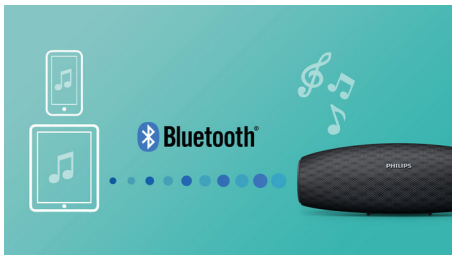

Strong Bluetooth connection

- Wireless music streaming via Bluetooth
- Strong Bluetooth connection up to 30m or 100ft
- 100-hr Bluetooth power standby time
- Built-in microphone for hands-free phone calls

Super durability

- Durable build – shockproof, dustproof and waterproof (IP57)
- High performance DuraFit fabric

PHILIPS

wireless portable speaker
14W, 10hr Long Bluetooth range, Waterproof, dustproof, Quick charge option

Wireless music streaming

Bluetooth is a wireless communication technology that is both robust and energy-efficient. The technology allows easy wireless connection to iPod/iPhone/iPad or other Bluetooth devices, such as smartphones, tablets or even laptops. So you can enjoy your favorite music, sound from video or game wireless on this speaker easily.