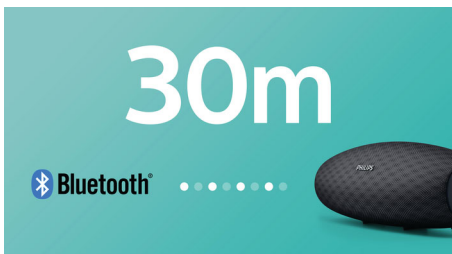

Wireless music streaming

Bluetooth is a wireless communication technology that is both robust and energy-efficient. The technology allows easy wireless connection to iPod/iPhone/iPad or other Bluetooth devices, such as smartphones, tablets or even laptops. So you can enjoy your favorite music, sound from video or game wireless on this speaker easily.

30m Bluetooth range

Move freely around with your smart phone, without worrying about dropping your music. EverPlay speaker offers an incredibly stable and

long-range Bluetooth connection up to 30 metres or 100 feet, three times faster than industry standards. The speakers are equipped with a sensitivity antenna and radio frequency filter to minimize background interference.