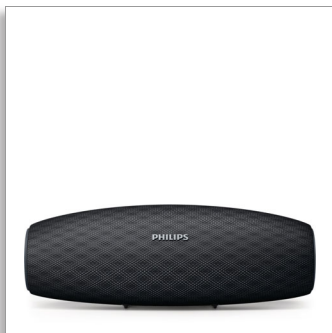

Philips
wireless portable speaker

14W, 10hr

Long Bluetooth range
Waterproof, dustproof
Quick charge option

BT7900B

Music never stops

My music never stops. Everplay wireless portable speaker keeps playing all the time without interruption thanks to the strong Bluetooth connection and intuitive charging options. Its custom fabric makes it beautiful as well as super durable

Great and powerful sound

- Twin front-firing neodymium speakers for powerful sound
- Digital Sound Processing for lifelike, distortion-free music

Intuitive charging

- Quick-charge recharges speaker 3 times faster
- Battery indicator to easily view power level
- USB cable doubles as a strap

Strong Bluetooth connection

- Wireless music streaming via Bluetooth
- Strong Bluetooth connection up to 30m or 100ft
- 100-hr Bluetooth power standby time
- Built-in microphone for hands-free phone calls

Super durability

- Durable build – shockproof, dustproof and waterproof (IP57)
- High performance DuraFit fabric

PHILIPS

wireless portable speaker
14W, 10hr Long Bluetooth range, Waterproof, dustproof, Quick charge option