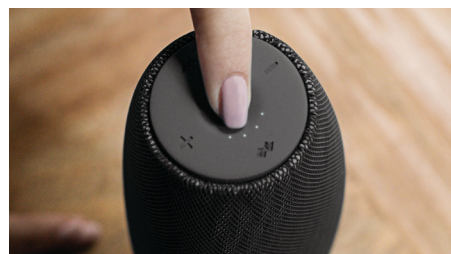

100-hr standby time

EverPlay's intelligent standby mode gives you an incredible 100 hours of standby time and the speaker can be woken from power-off mode simply by your smart device.

Quick charging

Charging the speaker takes quite some time usually. EverPlay offers a quick charge option that can recharge the speaker three times faster than normal USB adapter. By using Qualcomm Quick-Charge adapter (not included), that is commonly used in new Android phones, to charge the speaker, the charging time is much faster.

Battery indicator

Finally, a Bluetooth speaker that provides a simple, clear way to see how much remaining

BT7900B/00

power you have! With EverPlay, simply push the power button to see how much battery is left.