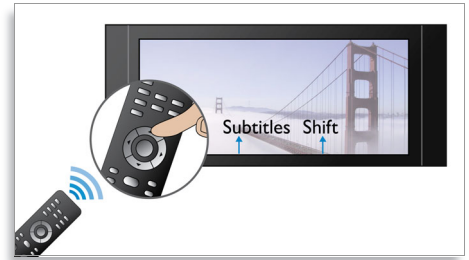

Net TV

Experience a rich selection of online services with Net TV. Enjoy movies, pictures, infotainment and other online contents directly on your TV via the Philips Blu-ray Disc player whenever you like. Simply connect the player directly to your home network through a wired or wireless connection, then navigate and select what you want to watch with the remote control. The Philips menu gives you access to popular Net TV services fitted for your TV screen.

DLNA Network Link

The DLNA Network link provides easy access to personal photos, music, videos or movies on your PC or Home Network. It uses the Ethernet (LAN) connection with DLNA protocol that assures that DLNA certified products will work together seamlessly. By connecting your Blu-ray Disc player to your home network, you will be able to access information from all DLNA certified devices. You can access your world of entertainment at a simple push of a button with the intuitive user interface, that is designed for easy browsing.

Subtitle Shift

Subtitle Shift is an enhancement feature that lets users manually adjust a movie's subtitle positioning on the television or computer screen. Using the remote control, users can shift the subtitles up and down on the screen. On widescreen displays, such as 21:9 cinema and projectors, the subtitles sometimes get cut off. In order to see them clearly, the user has to change the display aspect ratio, which defeats the purpose of the widescreen. With the Subtitle Shift feature, the user can retain the correct display aspect ratio and have the subtitles ideally positioned on the screen.