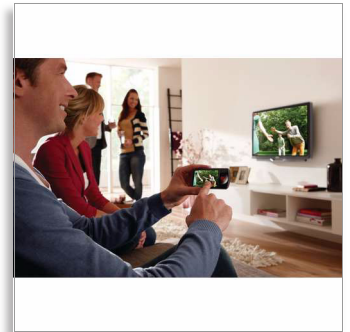

Philips
HD camcorder

CAM200WH

Simply swipe your great moments on TV or the Web

via built-in WiFi

The Philips QVida CAM200 lets you take videos and photos with ease, and brings sharing to a whole new level of simplicity. Swipe on the 3" touchscreen to share your shots on TV or the Internet - instantly, wirelessly.

Take quick and easy videos in full HD quality

- Relive memories in great detail with full HD videos
- Up to 10 megapixel resolution for high quality photos
- 3" touch-screen for smooth and intuitive control
- Shoot clearer and steadier videos with advanced anti-shake
- Flash, auto focus, face & smile detection

Swipe to share your favorite moments wirelessly

- Built-in Wi-Fi for sharing without wires or PC
- Swipe to share videos or photos on TV
- Direct Wi-Fi upload to Facebook, YouTube, Twitter without PC
- Wirelessly save your videos & photos on your computer
- Go Live for wireless video broadcast to website via UStream