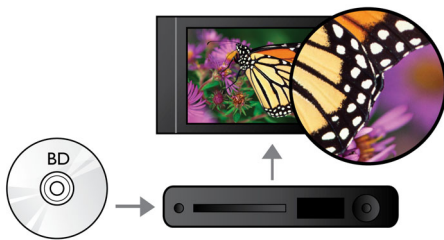

See more

- Blu-ray Disc playback for sharp images in full HD 1080p
- DivX Plus HD Certified for high definition DivX playback
- DVD video upscaling to 1080p via HDMI for near-HD images

PHILIPS

Highlights

Enjoy movies and music

Enjoy all your movies and music from CD and DVD

Blu-ray Disc playback

Blu-ray Discs have the capacity to carry high definition data, along with pictures in the 1920 x 1080 resolution that defines full high definition images. Scenes come to life as details leap at you, movements smoothen and images turn crystal clear. Blu-ray also delivers uncompressed surround sound - so your audio experience becomes unbelievably real. The high storage capacity of Blu-ray Discs also allow a host of interactive possibilities to be built in. Seamless navigation during playback and other exciting features like pop-up menus bring a whole new dimension to home entertainment.

Specifications

Picture/Display

- Aspect ratio: 16:9, 4:3
- Picture enhancement: High Def (720p, 1080i, 1080p), Progressive scan, Video upscaling

Sound

- Sound Enhancement: Night Mode
- Sound System: Dolby Digital Plus, Dolby True HD, DTS 2.0 + Digital out