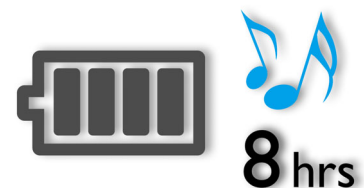

Up to 8 hours music playback

Enjoy music playback for up to 8 hours on a single charge.