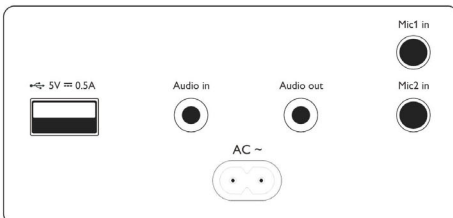

Packaging dimensions

- Packaging type: Carton
- Type of shelf placement: Standing
- EAN: 48 95229 12743 2

Product dimensions

- Height: 31 cm
- Width: 30 cm
- Depth: 30 cm
- Weight: 7.5 kg

Accessories

- Included accessories: AC Power Cord, Quick start guide, Warranty certificate, Safety warranty sheet