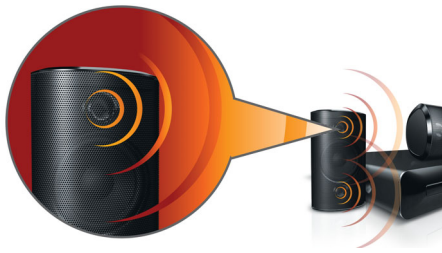

Philips
5.1 Home theater

HDMI 1080p

HTS3510

Obsessed with sound

Powerful cinematic sound with deep bass

Bring the power of the cinema into your home! Powerful speakers with basspipes and high definition HDMI 1080p upscaling pump up your home entertainment experience

Great listening experience

- Powerful speakers with basspipes for great sound
- Dolby Digital and Pro Logic II surround sound
- 300W RMS power delivers great sound for movies and music

Designed to enhance your living space

- Compact design that fits anywhere

Connect and enjoy all your entertainment

- Plays DVD, VCD, CD and USB devices
- HDMI 1080p upscales to high definition for sharper pictures
- Karaoke Scoring for fun and exciting song contests at home

PHILIPS

5.1 Home theater
HDMI 1080p

Highlights

Power speakers with basspipes

Powerful speakers with basspipes for great sound

Dolby Digital and Pro Logic II

A built-in Dolby Digital decoder eliminates the need for an external decoder by processing all six channels of audio information to provide a surround sound experience and an astoundingly natural sense of ambience and dynamic realism. Dolby Pro Logic II provides five channels of surround processing from any stereo source.