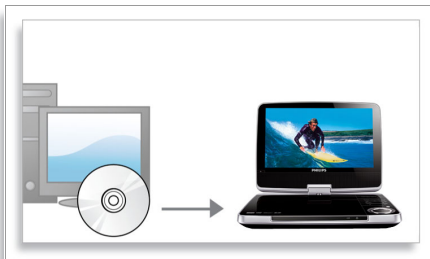

DivX Certified

With DivX® support, you are able to enjoy DivX® encoded videos. The DivX media format is an MPEG4-based video compression technology that enables you to save large files like movies, trailers and music videos on media like CD-R/RW, and DVD recordable discs.