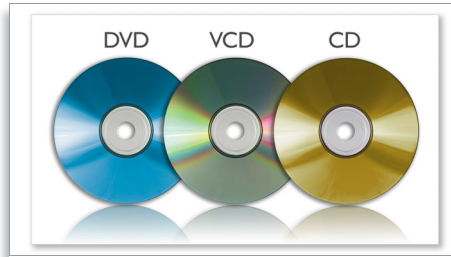

DVD, DVD+/-RW, (S)VCD, CD

The Philips Portable DVD player is compatible with most DVD and CD discs available in the market. DVD, DVD+/-R, DVD+/-RW, (S)VCD and CD – all of them can play on the DVD player. DVD+/-R is a shorthand term for a DVD drive that can accept both of the common recordable DVD formats. Likewise, DVD+/-RW handles both common rewritable disc types.