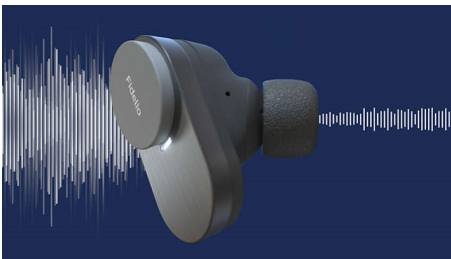

Noise Cancelling Pro+

No matter where you are, these true wireless headphones create the perfect space to listen. Hybrid noise cancellation uses state-of-the-art hardware and advanced audio processing to block unwanted sounds. Noise-dampening Comply foam ear-tip covers add to the immersion with a secure, comfortable fit.

48 hours play time with case

With these earbuds fully charged-and a fully charged case, you can travel with more than a day of play time in your pocket. Plus, the music pauses if you take an earbud out, so you never need to miss a beat. The case can be charged wirelessly.