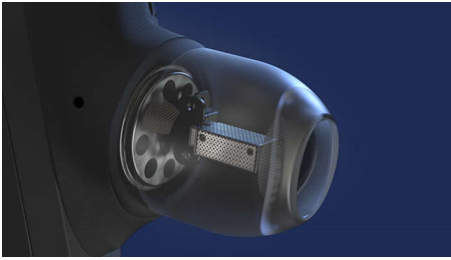

True Wireless Headphones

Natural Fidelio sound Noise Cancelling Pro+, Wind-noise reduction, Premium universal fit

T1BK/00

Highlights

Philips Fidelio. Natural sound

EDM or rock, classical or hip-hop-these audiophile-grade headphones let you hear it all as though you were right there in the studio. Balanced-armature drivers reveal the scintillating trebles and richly natural vocals. Dynamic drivers produce deep, precise bass and lush instrumental textures.