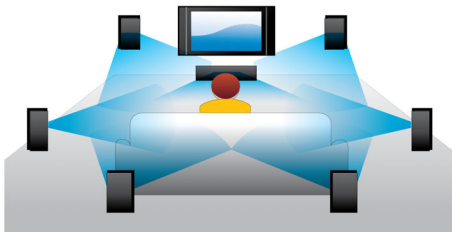

Dolby TrueHD and DTS-HD MA

DTS-HD Master Audio and Dolby TrueHD delivers 7.1 channels of the finest sound from your Blu-ray Discs. Audio reproduced is virtually indistinguishable from the studio master, so you hear what the creators intended for you to hear. DTS-HD Master Audio and Dolby TrueHD complete your high definition entertainment experience.