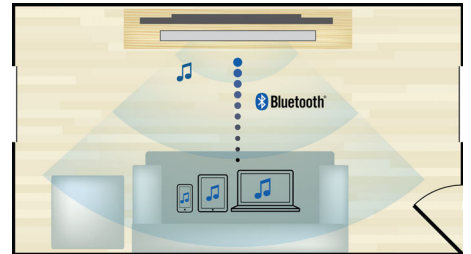

Play & charge your iPod/iPhone

Enjoy your favorite music while charging your iPod/iPhone! Simply connect your iPod/iPhone with its USB cable to the USB port of the Home Theater System. It charges your iPod/iPhone while it plays so you can enjoy your music and not have to worry about your Apple device battery running out.

Built-in WiFi

Thanks to built-in WiFi, by simply connecting your home theater directly to your home network, you can experience a rich selection of popular online services. You can enjoy some

of the best websites offering movies, pictures, infotainment and other online contents tailored to fit your TV screen.

Bluetooth wireless streaming

Bluetooth wireless music streaming from your music devices

Dolby TrueHD and DTS-HD

Dolby TrueHD and DTS-HD Master Audio Essential deliver the finest sound from your Blu-ray Discs. Audio reproduced is virtually indistinguishable from the studio master, so you hear what the creators intended for you to hear. Dolby TrueHD and DTS-HD Master Audio Essential complete your high definition entertainment experience.