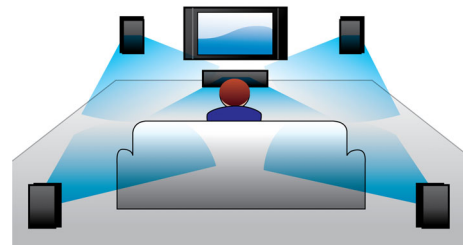

Built-in WiFi

Thanks to built-in WiFi, by simply connecting your home theater directly to your home network, you can experience a rich selection of popular online services. You can enjoy some

of the best websites offering movies, pictures, infotainment and other online contents tailored to fit your TV screen.

Bluetooth wireless streaming

Bluetooth wireless music streaming from your music devices

Dolby TrueHD and DTS-HD

Dolby TrueHD and DTS-HD Master Audio Essential deliver the finest sound from your Blu-ray Discs. Audio reproduced is virtually indistinguishable from the studio master, so you hear what the creators intended for you to hear. Dolby TrueHD and DTS-HD Master Audio Essential complete your high definition entertainment experience.