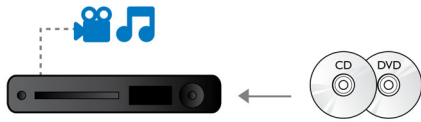

Blu-ray Disc/ DVD player
3D Blu-ray Disc playback USB2.0 Media Link, DivX Plus HD

BDP1380/98

Highlights

Enjoy movies and music

Enjoy all your movies and music from CD and DVD