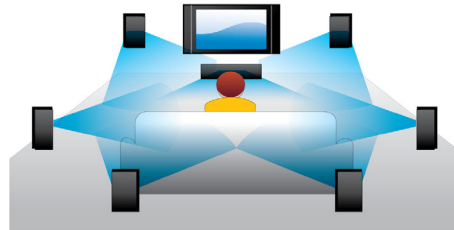

Dolby TrueHD

Dolby TrueHD deliver the finest sound from your Blu-ray Discs. Audio reproduced is virtually indistinguishable from the studio master, so you hear what the creators intended for you to hear. Dolby TrueHD complete your high definition entertainment experience.