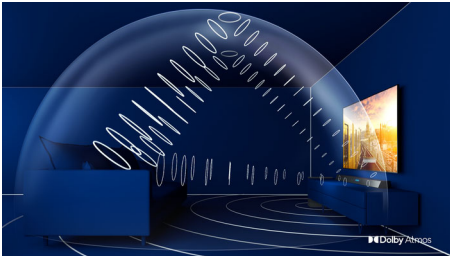

PHILIPS

Soundbar 5.1.2 with wireless subwoofer
Dolby Atmos® 2 rear speakers, 780 W max. Wireless subwoofer, Works with voice assistants

TAB8967/98

Highlights

Epic sound

This soundbar brings 5.1.2 channels and 390W of dynamic sound to everything you watch or listen to. The rear speakers and up-firing speakers render true surround sound with depth and height, bathing you in enthralling sound.

Dolby Atmos

Increase the drama no matter what you watch. Dolby Atmos gives you an incredibly immersive audio experience. Your favorite

movies and shows will sound breathtakingly real as sound flows above and all around you.

Surround sound placement

Achieve fully immersive cinema and concert surround sound with the subwoofer and two rear speakers. A cable connects the rear speakers. Plug them into a power socket and then connect them wirelessly to the soundbar.

Low profile. Easy placement

The distinctive geometric design has a low profile, making this soundbar easy to place under or alongside your TV. The included wall brackets keep your options open, and the powerful wireless subwoofer and rear speakers look great when placed.