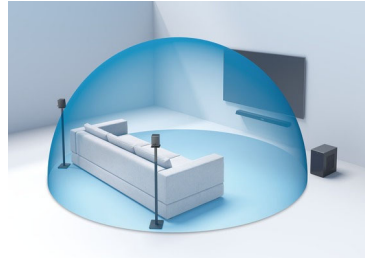

Easy control. Distinctive looks.

- Easily connect to your favorite sources
- Smart soundbar. Use with your favorite AI voice assistants
- Distinctive geometric design. Easy placement
- Beautiful sleek design

PHILIPS

Soundbar 5.1.2 with wireless subwoofer
Dolby Atmos® 2 rear speakers, 780 W max. Wireless subwoofer, Works with voice assistants

TAB8967/98

Highlights

Epic sound

This soundbar brings 5.1.2 channels and 390W of dynamic sound to everything you watch or listen to. The rear speakers and up-firing speakers render true surround sound with depth and height, bathing you in enthralling sound.

Surround sound placement

Achieve fully immersive cinema and concert surround sound with the subwoofer and two rear speakers. A cable connects the rear speakers. Plug them into a power socket and then connect them wirelessly to the soundbar.

Low profile. Easy placement

The distinctive geometric design has a low profile, making this soundbar easy to place under or alongside your TV. The included wall brackets keep your options open, and the powerful wireless subwoofer and rear speakers look great when placed.