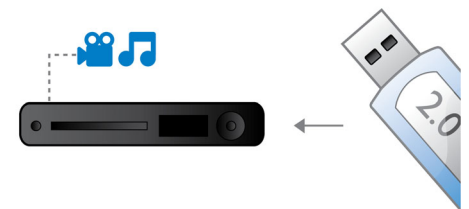

Hi-Speed USB 2.0 Link

The Universal Serial Bus or USB is a protocol standard that is conveniently used to link PCs, peripherals and consumer electronic equipment. Hi-Speed USB devices have a data transfer rate of up to 480 Mbps - up from the 12 Mbps in original USB ones. With Hi-Speed USB 2.0 Link, all you have to do is plug in your USB device, select the movie, music or photo and play away.