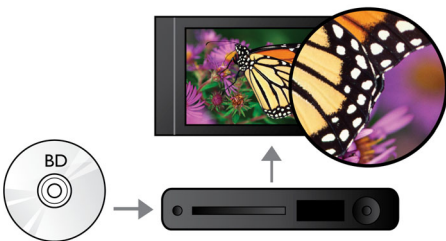

Blu-ray Disc playback

Blu-ray Discs have the capacity to carry high definition data, along with pictures in the 1920 x 1080 resolution that defines full high definition images. Scenes come to life as details leap at you, movements smoothen and images turn crystal clear. Blu-ray also delivers uncompressed surround sound - so your audio experience

becomes unbelievably real. The high storage capacity of Blu-ray Discs also allow a host of interactive possibilities to be built in. Seamless navigation during playback and other exciting features like pop-up menus bring a whole new dimension to home entertainment.