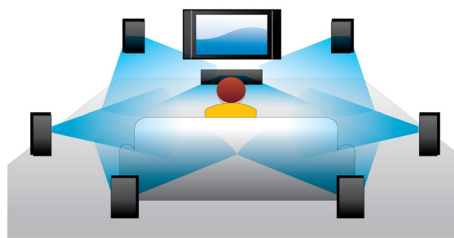

Dolby TrueHD and DTS-HD MA

DTS-HD Master Audio and Dolby TrueHD delivers 7.1 channels of the finest sound from your Blu-ray Discs. Audio reproduced is virtually indistinguishable from the studio master, so you hear what the creators intended for you to hear. DTS-HD Master Audio and Dolby TrueHD complete your high definition entertainment experience.