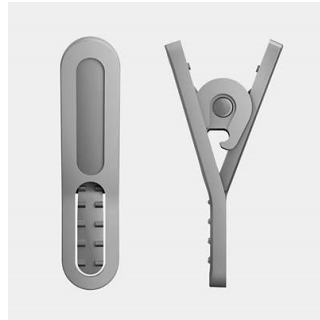

Simply stay connected

- Remote control and mic for switching from music to call

Push harder

- High performance sound drives peak performance
- Insert earphones provide sound isolation

PHILIPS

Highlights

3 choices of ear tips sizes

3 ear tip sizes for the optimum fit

7.1g ultra lightweight design*

Weighing in at just 7.1g, these Actionfit sports earphones are so light and comfortable that you will forget you are even wearing them. Perfect for keeping you going right through the hard final miles.

Adjustable earhook

An adjustable ear hook ensures the ActionFit SHQ3300 headphones fit your ears perfectly. Just put the headphones on and slide the adjustable hook up or down for a snug fit. Whatever your workout or terrain, your headphones will stay on comfortably.

Cable clip

A cable clip comes included with ActionFit earphones, keeping the cable out of your way while you push yourself harder.

Sporty carrying pouch for easy storage

Hands free call

Remote control and mic for switching from music to call