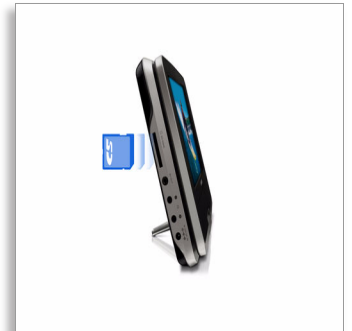

Philips
Portable DVD Player

PET744

Superior picture quality

with a 16.7 million true colours LCD

Enjoy movies and more on the go with the Philips Portable DVD player PET744. The 7" digital true colour LCD display brings images to life. Display and share your digital photos easily. Lightweight and compact with up to 6 hrs playback time.

Easily display your digital photos

- 7" high-density (800x480 pixels) LCD display
- 180-degree swivel screen for improved viewing flexibility
- Display photos and photo slideshows
- View photos directly from memory cards, DVDs and CDs