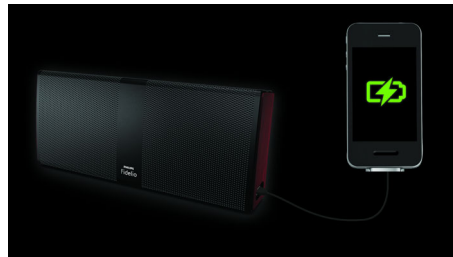

USB port

This speaker features a USB port. If your smartphone is running out of battery power either at home or on the go, this portable speaker allows you to transfer the battery power stored in the speaker to your mobile device.