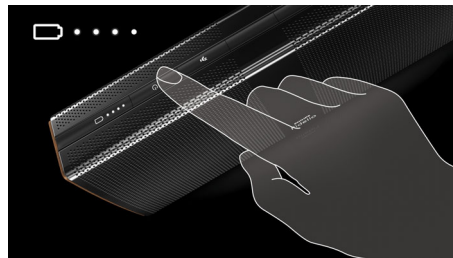

Battery level

Just touch the speaker lightly and it will display the battery level.

P9SLV/10

Specifications

Compatibility

- iPad: iPad 1, iPad 2, new iPad
- iPhone: iPhone 3, iPhone 3GS, iPhone 4, iPhone 4S
- iPod touch: 3rd generation or later
- Android tablets and smartphones
- other Bluetooth-enabled device

Loudspeakers

- Loudspeaker enhancement: wOOx Bass Radiator
- Speaker drivers: 2 x 3/4" soft dome tweeter, 4 x 2" full-range woofer
- Output power (RMS): 20 W

Accessories

- Included accessories: AC-DC Adapter, Quick install guide, Warranty certificate, World Wide Warranty leaflet

Connectivity

- Bluetooth profiles: A2DP
- Bluetooth range: Line of sight, 10 m or 30 ft
- Audio in (3.5 mm)
- USB charging

Dimensions

- Product dimensions (WxDxH): 287 x 63 x 127 mm
- Packaging dimensions (WxDxH): 326 x 101 x 224 mm

Power

- Power supply: 100-240 VAC, 50/60 Hz
- Battery type: Li-ion (built-in)
- Operating time on battery: 8 hr

Issue date 2013-09-26

Version: 7.0.5

12 NC: 8670 000 96393
EAN: 08 71258 16628 44

© 2013 Koninklijke Philips N.V.
All Rights reserved.

Specifications are subject to change without notice.
Trademarks are the property of Koninklijke Philips N.V.
or their respective owners.

www.philips.com