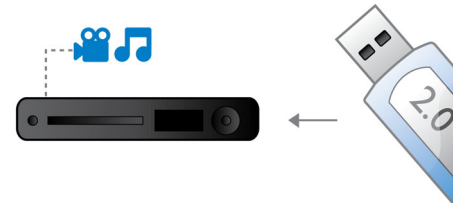

Hi-Speed USB 2.0 Link

The Universal Serial Bus or USB is a protocol standard that is conveniently used to link PCs, peripherals and consumer electronic equipment. Hi-Speed USB devices have a data transfer rate of up to 480 Mbps - up from the 12 Mbps in original USB ones. With Hi-Speed USB 2.0 Link, all you have to do is plug in your USB device, select the movie, music or photo and play away.