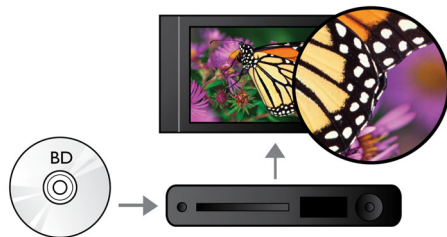

Blu-ray Disc playback

Blu-ray Discs have the capacity to carry high definition data, along with pictures in the 1920 x 1080 resolution that defines full high definition images. Scenes come to life as details leap at you, movements smoothen and images turn crystal clear. Blu-ray also delivers uncompressed surround sound - so your audio experience becomes unbelievably real. The high storage capacity of Blu-ray Discs also allow a host of interactive possibilities to be built in. Seamless navigation during playback and other exciting features like pop-up menus bring a whole new dimension to home entertainment.