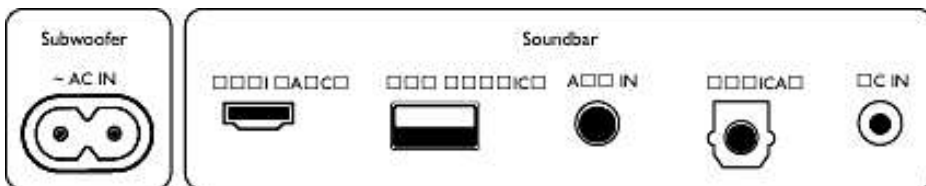

Supported Audio Formats

- Bluetooth: SBC
- HDMI ARC: LPCM 2ch
- Optical: LPCM 2ch

Outer Carton

- Length: 98.3 cm
- Number of consumer packagings: 2
- Width: 55.5 cm
- Gross weight: 13.44 kg
- Height: 24.6 cm
- GTIN: 1 48 95229 11084 4
- Nett weight: 7.96 kg
- Tare weight: 5.48 kg

Convenience

- Remote Control
- Night mode: No

Compatibility

- Smartphone/tablet APP control: No

Power

- Power LED indicator
- Subwoofer power consumption: 20 W
- Main unit power supply: 100-240V AC, 50/60 Hz
- Subwoofer power supply: 100-240V AC, 50/60 Hz
- Subwoofer standby power: < 2 W
- Main unit standby power: < 0.5 W
- Auto standby

Packaging dimensions

- Height: 21.7 cm
- Packaging type: Box
- Type of shelf placement: Laying
- Width: 96.2 cm
- Depth: 37.6 cm
- Number of products included: 1
- EAN: 48 95229 11084 7
- Gross weight: 5.97 kg
- Nett weight: 3.98 kg
- Tare weight: 1.99 kg

Accessories

- Included accessories: Power adapter, Power cord, Remote Control, 2 x AAA Batteries, Wall mount bracket, Quick start guide, Warranty Card

Design

- Color: Black
- Wall mountable

Dimensions

- Main Unit (W x H x D): 900 x 65.5 x 91 mm
- Main Unit Weight: 1.53 kg
- Subwoofer (W x H x D): 150 x 225 x 267 mm
- Subwoofer Weight: 2.1 kg

Video

- 3D pass-through: No

Issue date 2024-05-02

Version: 7.7.1

EAN: 48 95229 11084 7

© 2024 Koninklijke Philips N.V.
All Rights reserved.

Specifications are subject to change without notice.
Trademarks are the property of Koninklijke Philips N.V.
or their respective owners.

www.philips.com

* The terms HDMI, HDMI High-Definition Multimedia Interface, HDMI Trade dress and the HDMI Logos are trademarks or registered trademarks of HDMI Licensing Administrator, Inc.